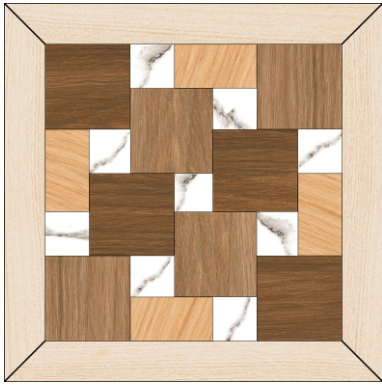

Clayborn[®]
CERAMIC

PORCELAIN
TILES

PORCELAIN TILES

Whitebody

600x600MM

A diamond-shaped tile design featuring a central white marble pattern surrounded by a grey and wood-grain border.

Galicha Series

1000

600x600MM

1008

1009

1010

1011

600x600MM

1012

1013

1014

1015

600x600MM

1016

1017

1018

1019

600x600MM