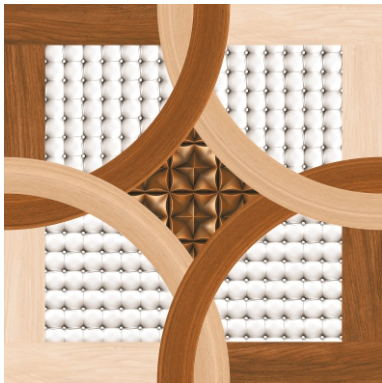

1040

1041

1042

1043

600x600MM