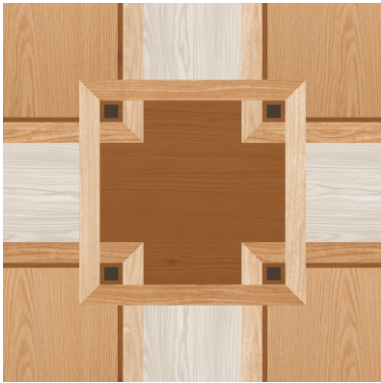

Clayborn[®]
CERAMIC

PORCELAIN
TILES

PORCELAIN TILES

Whitebody

600x600MM

A diamond-shaped tile design featuring a central white marble pattern surrounded by a grey and wood-grain border.

Galicha Series

1000

1001

1002

1003

600x600MM

1004

1005

1006

1007