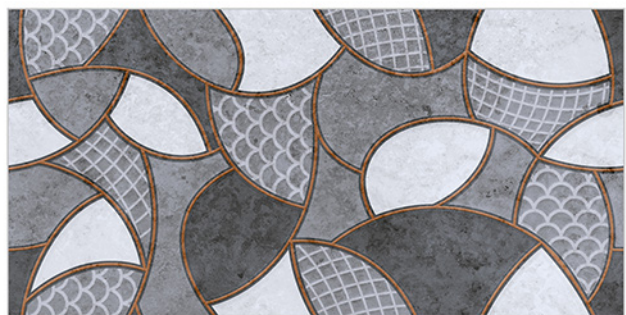

WALL TILES 300X600 MM

6005_LT-(Plain)
6005_HL1-(Punch)
6005_DK-(Plain)

6005_LT-(Plain)
6005_HL3-(Punch)
6005_DK-(Plain)

NEW

WATERPROOF SURFACE

CHEMICAL RESISTANCE

FROST RESISTANCE

RESISTANCE TO FIRE

Matt Finish...!!