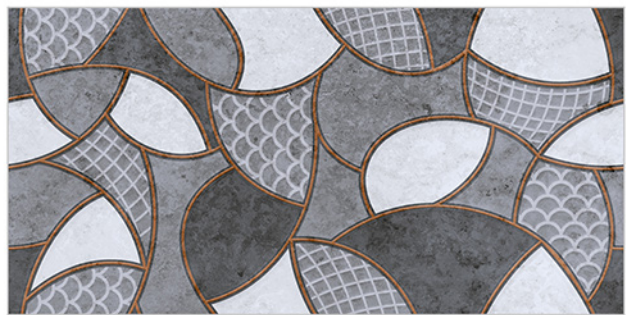

WALL TILES 300X600 MM

6005_LT-(Plain)
6005_HL1-(Punch)
6005_DK-(Plain)

6005_LT-(Plain)
6005_HL3-(Punch)
6005_DK-(Plain)

NEW

WATERPROOF SURFACE

CHEMICAL RESISTANCE

FROST RESISTANCE

RESISTANCE TO FIRE

Matt Finish...!!