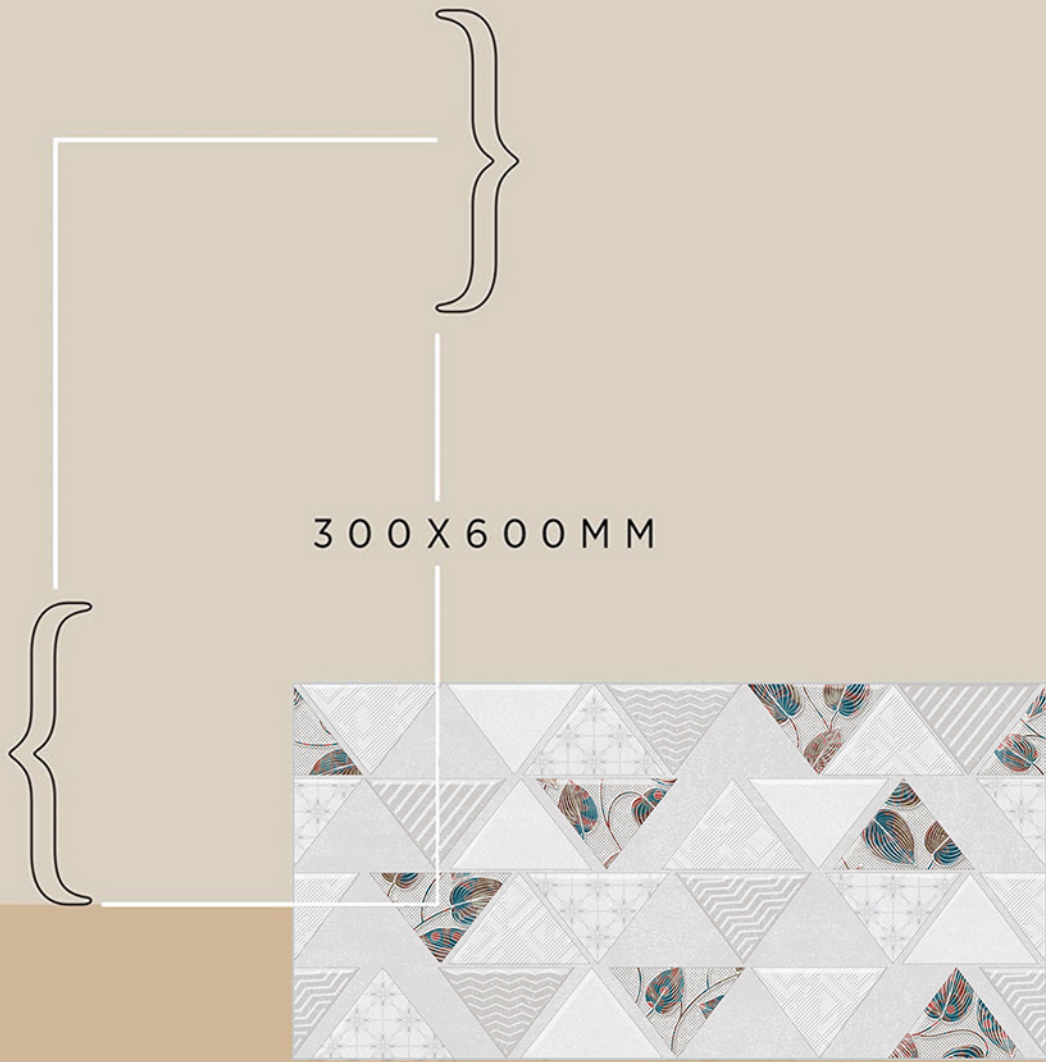

We are just call / mail away.....

Explore the ruins of
Indian archeology

WALL TILES

300 X 600 MM

Resistance to
UV Rays

Resistance
to Stain

Resistance
to Frost

Resistance to
Chemicals

100% Water
Proof

300 X 600 MM

The beauty of ancient style

MATT

S E R I E S

WALL TILES 300X600 MM

6001_LT-(Plain)
6001_HL1-(Punch)
6001_DK-(Plain)

6001_LT-(Plain)
6001_HL2-(Punch)
6001_DK-(Plain)