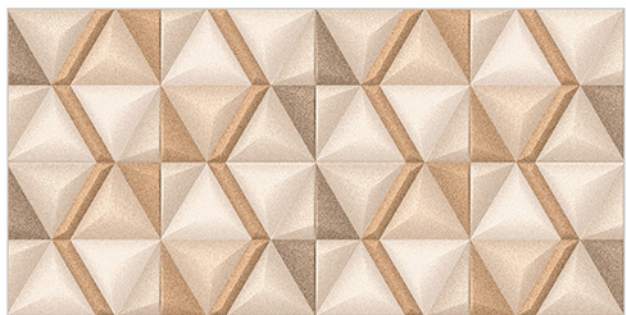

CHEMICAL
RESISTANCE

FROST
RESISTANCE

RESISTANCE
TO FIRE

Matt Finish...!!

WALL TILES 300X600 MM

6033_LT-(Plain)
6033_HL1-(Punch)
6033_DK-(Plain)

6032_LT-(Plain)
6032_HL2-(Plain)
6032_DK-(Plain)

WATERPROOF
SURFACE