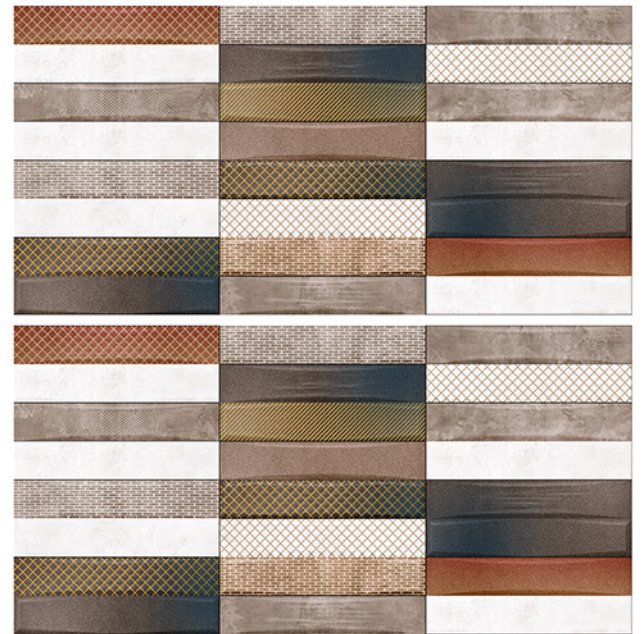

6024_LT-(Plain)
6024_HL1-(Punch)
6024_DK-(Plain)

WATERPROOF
SURFACE

CHEMICAL
RESISTANCE

FROST
RESISTANCE

RESISTANCE
TO FIRE

Matt Finish...!!

WALL TILES 300X600 MM

6024_LT-(Plain)
6024_HL3-(Punch)
6024_DK-(Plain)