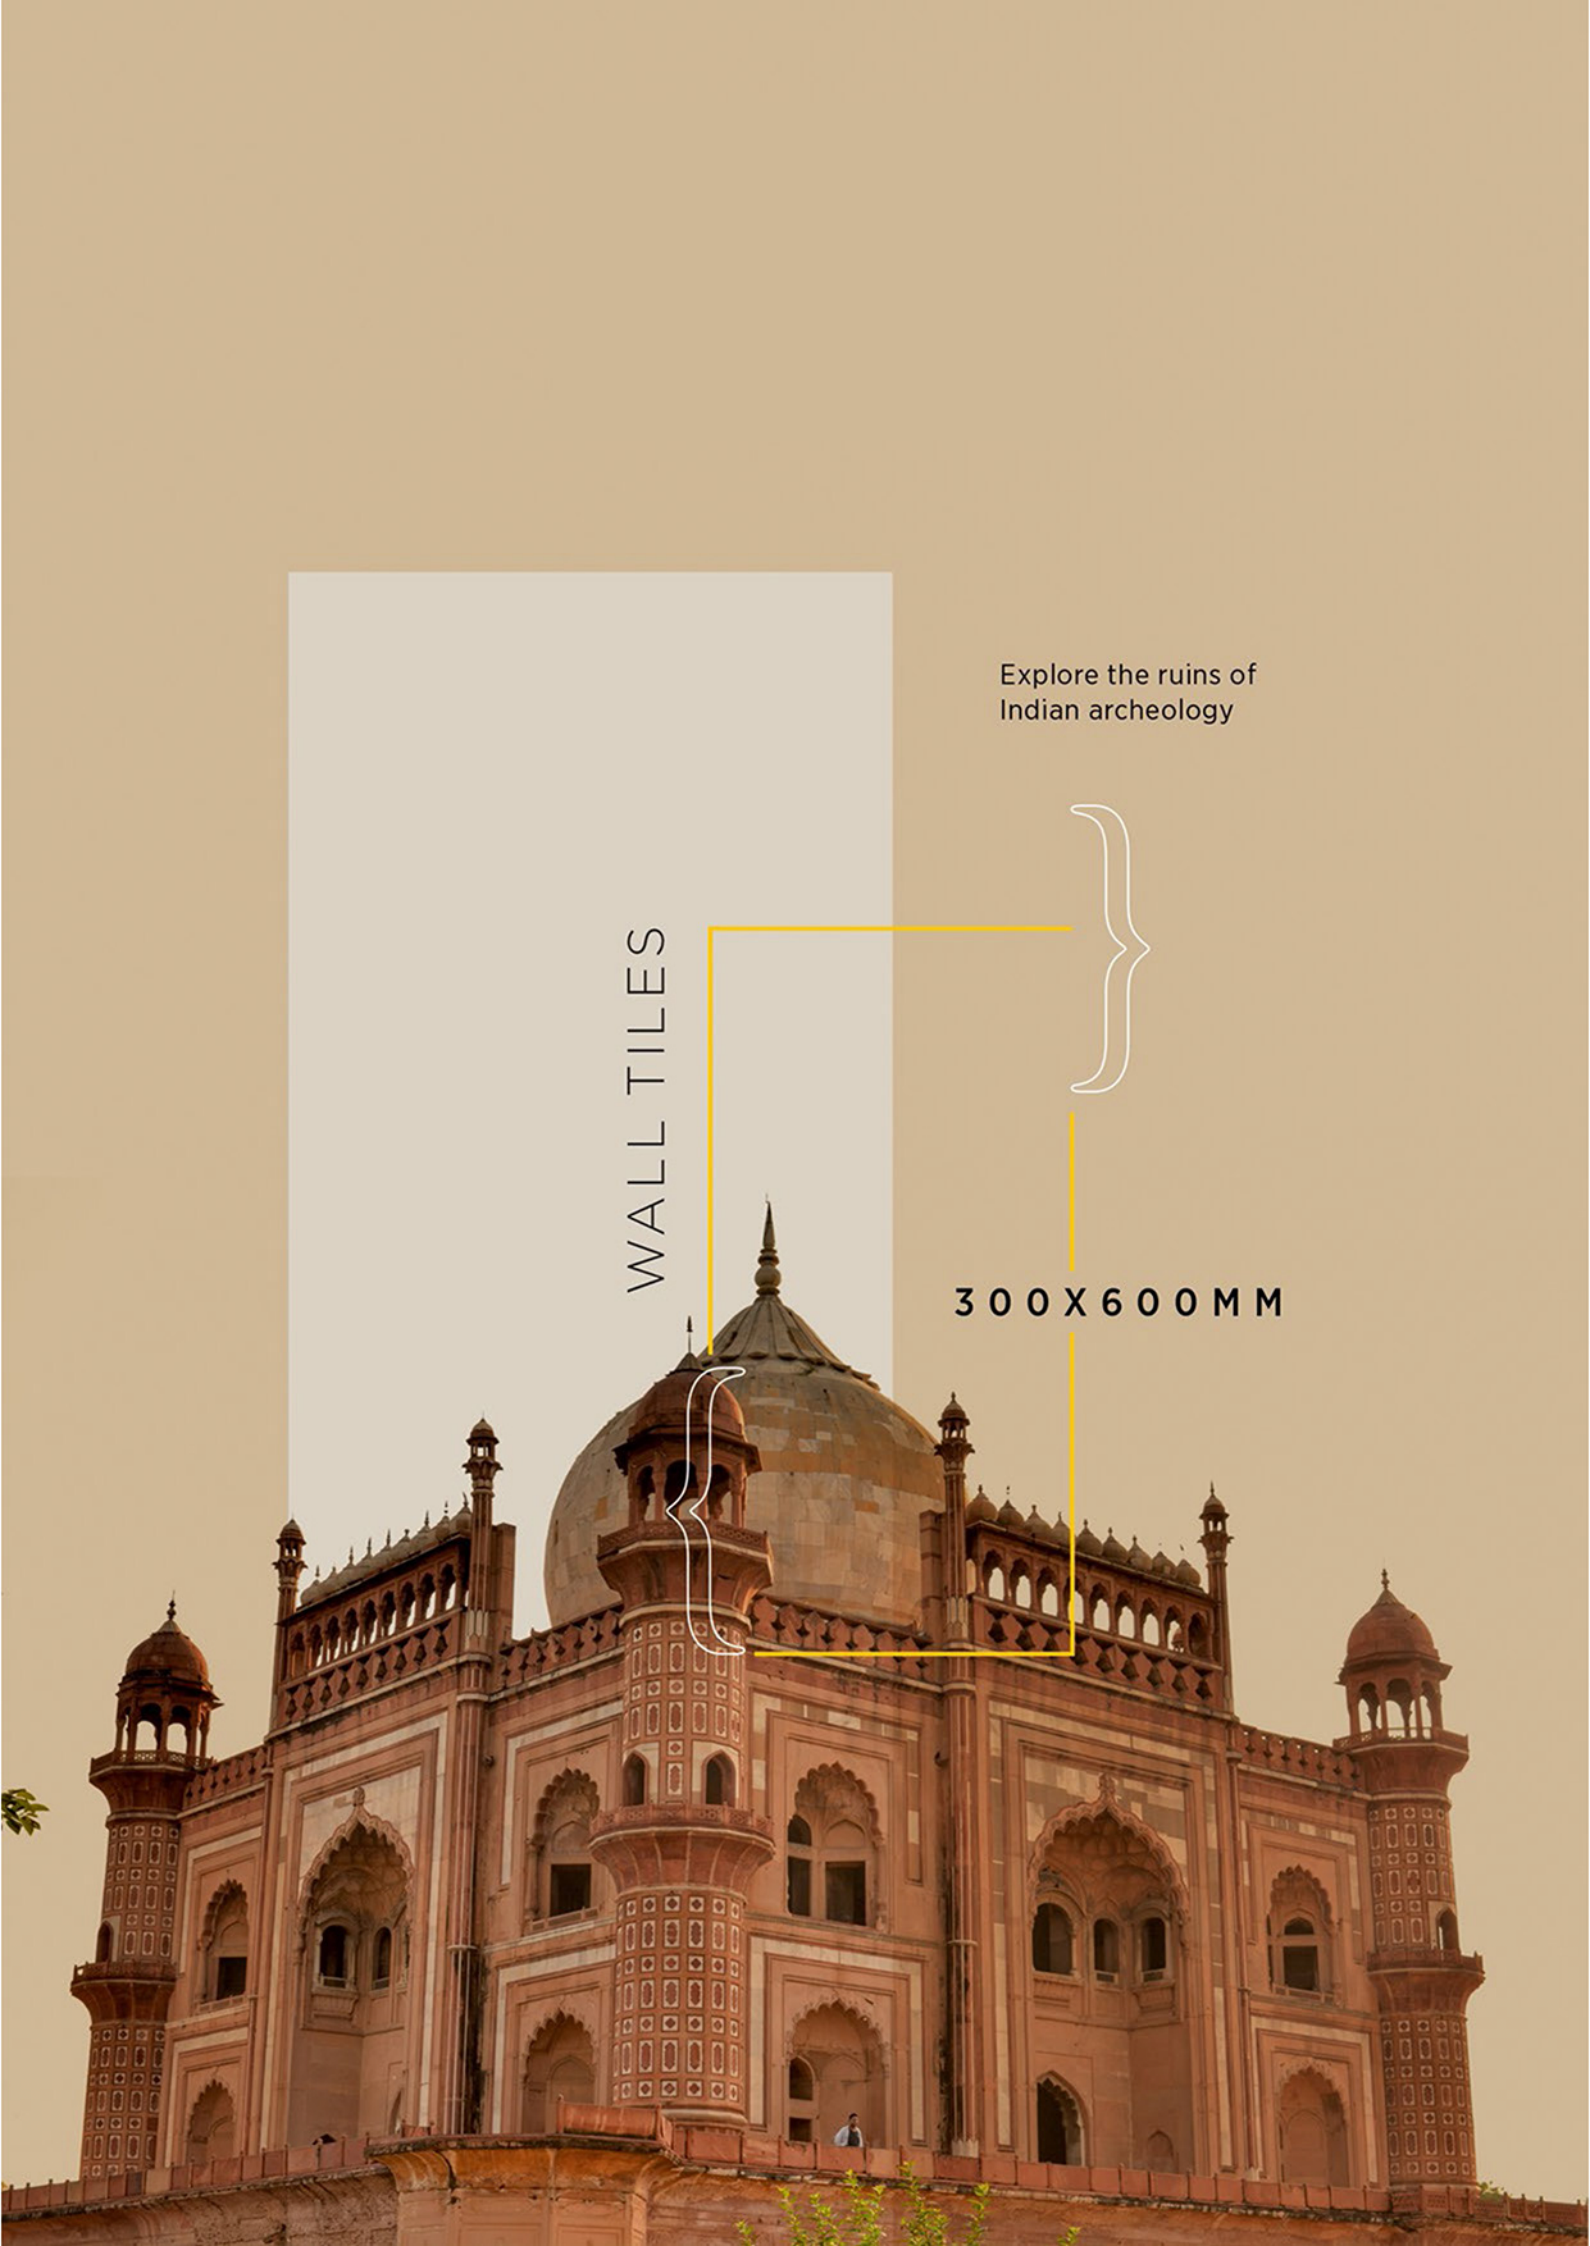

Explore the ruins of
Indian archeology

WALL TILES

300 X 600 MM