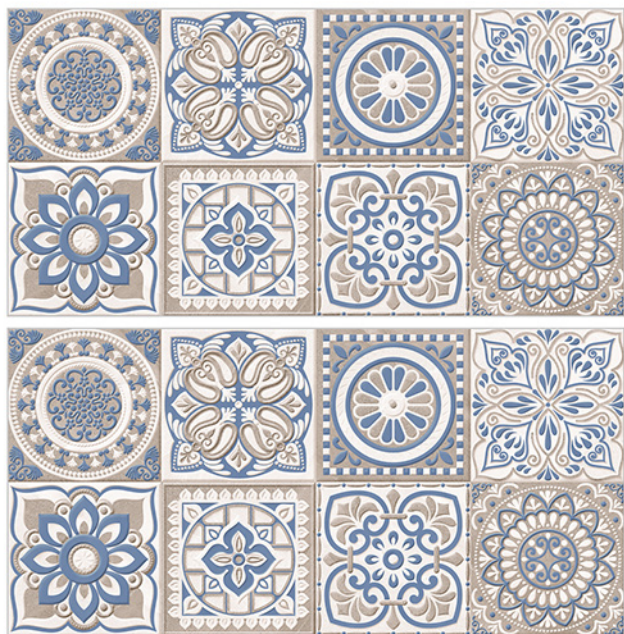

WALL TILES 300X600 MM

6008_LT-(Random)
6008_HL1-(Punch)
6008_D-(Random)