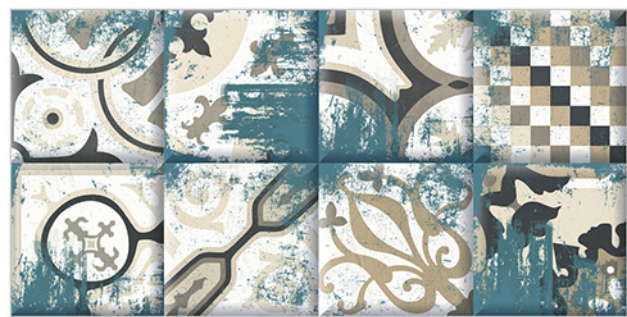

WATERPROOF
SURFACE

CHEMICAL
RESISTANCE

FROST
RESISTANCE

RESISTANCE
TO FIRE

Matt Finish...!!

WALL TILES 300X600 MM

6002_LT-(Punch)
6002_HL1-(Punch)
6002_DK-(Punch)

6002_LT-(Punch)
6002_HL2-(Punch)
6002_DK-(Punch)