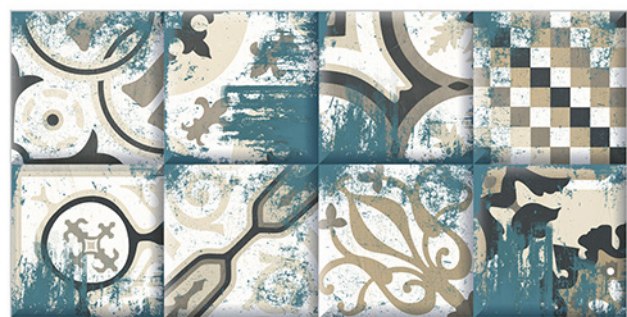

WATERPROOF
SURFACE

CHEMICAL
RESISTANCE

FROST
RESISTANCE

RESISTANCE
TO FIRE

Matt Finish...!!

WALL TILES 300X600 MM

6002_LT-(Punch)
6002_HL1-(Punch)
6002_DK-(Punch)

6002_LT-(Punch)
6002_HL2-(Punch)
6002_DK-(Punch)