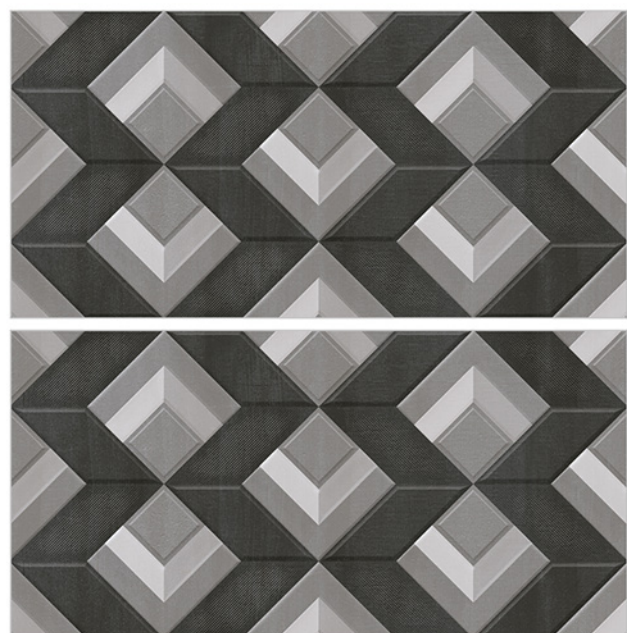

6013_LT-(Punch)
6013_DK-(Punch)
6013_LT-(Punch)
6013_DK-(Punch)

WATERPROOF
SURFACE

CHEMICAL
RESISTANCE

FROST
RESISTANCE

RESISTANCE
TO FIRE

Matt Finish...!!

WALL TILES 300X600 MM

6015_LT-(Plain)
6015_HL1-(Punch)
6015_DK-(Plain)