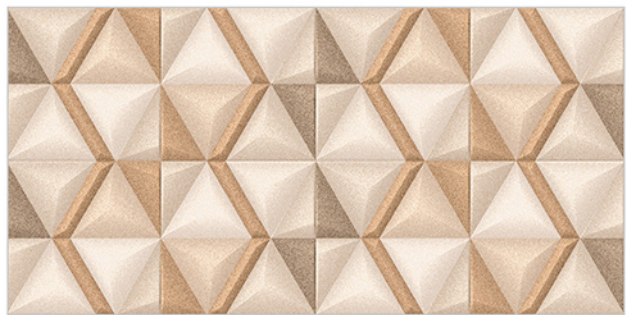

CHEMICAL
RESISTANCE

FROST
RESISTANCE

RESISTANCE
TO FIRE

Matt Finish...!!

WALL TILES 300X600 MM

6033_LT-(Plain)
6033_HL1-(Punch)
6033_DK-(Plain)

6032_LT-(Plain)
6032_HL2-(Plain)
6032_DK-(Plain)

WATERPROOF
SURFACE