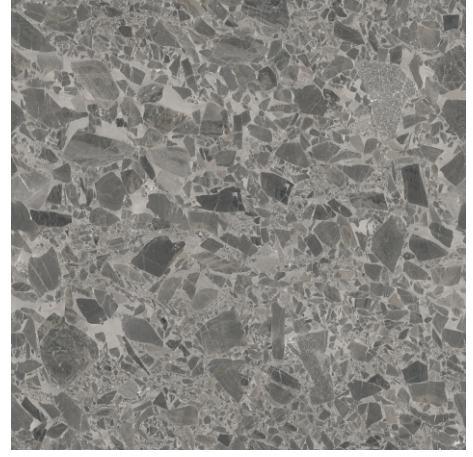

7014

600x600MM