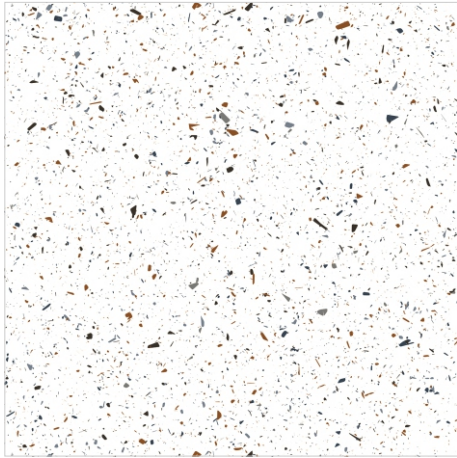

Clayborn[®]
CERAMIC

PORCELAIN
TILES

PORCELAIN TILES

Whitebody

600x600MM

Matt Series

A diamond-shaped tile with a grey speckled pattern, positioned above the 'Matt Series' text.

7000

600x600MM

7001

7002

600x600MM

7003

7004

600x600MM

7005

7006

600x600MM

7007

7008

600x600MM

7009

7010

600x600MM