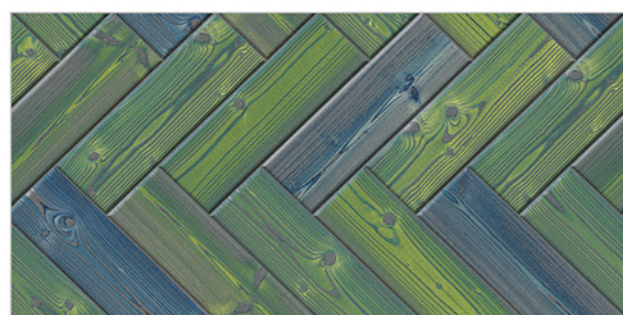

8014_DK
8014_DK
8014_DK
8014_DK

WATERPROOF
SURFACE

CHEMICAL
RESISTANCE

FROST
RESISTANCE

RESISTANCE
TO FIRE

Matt Finish...!!