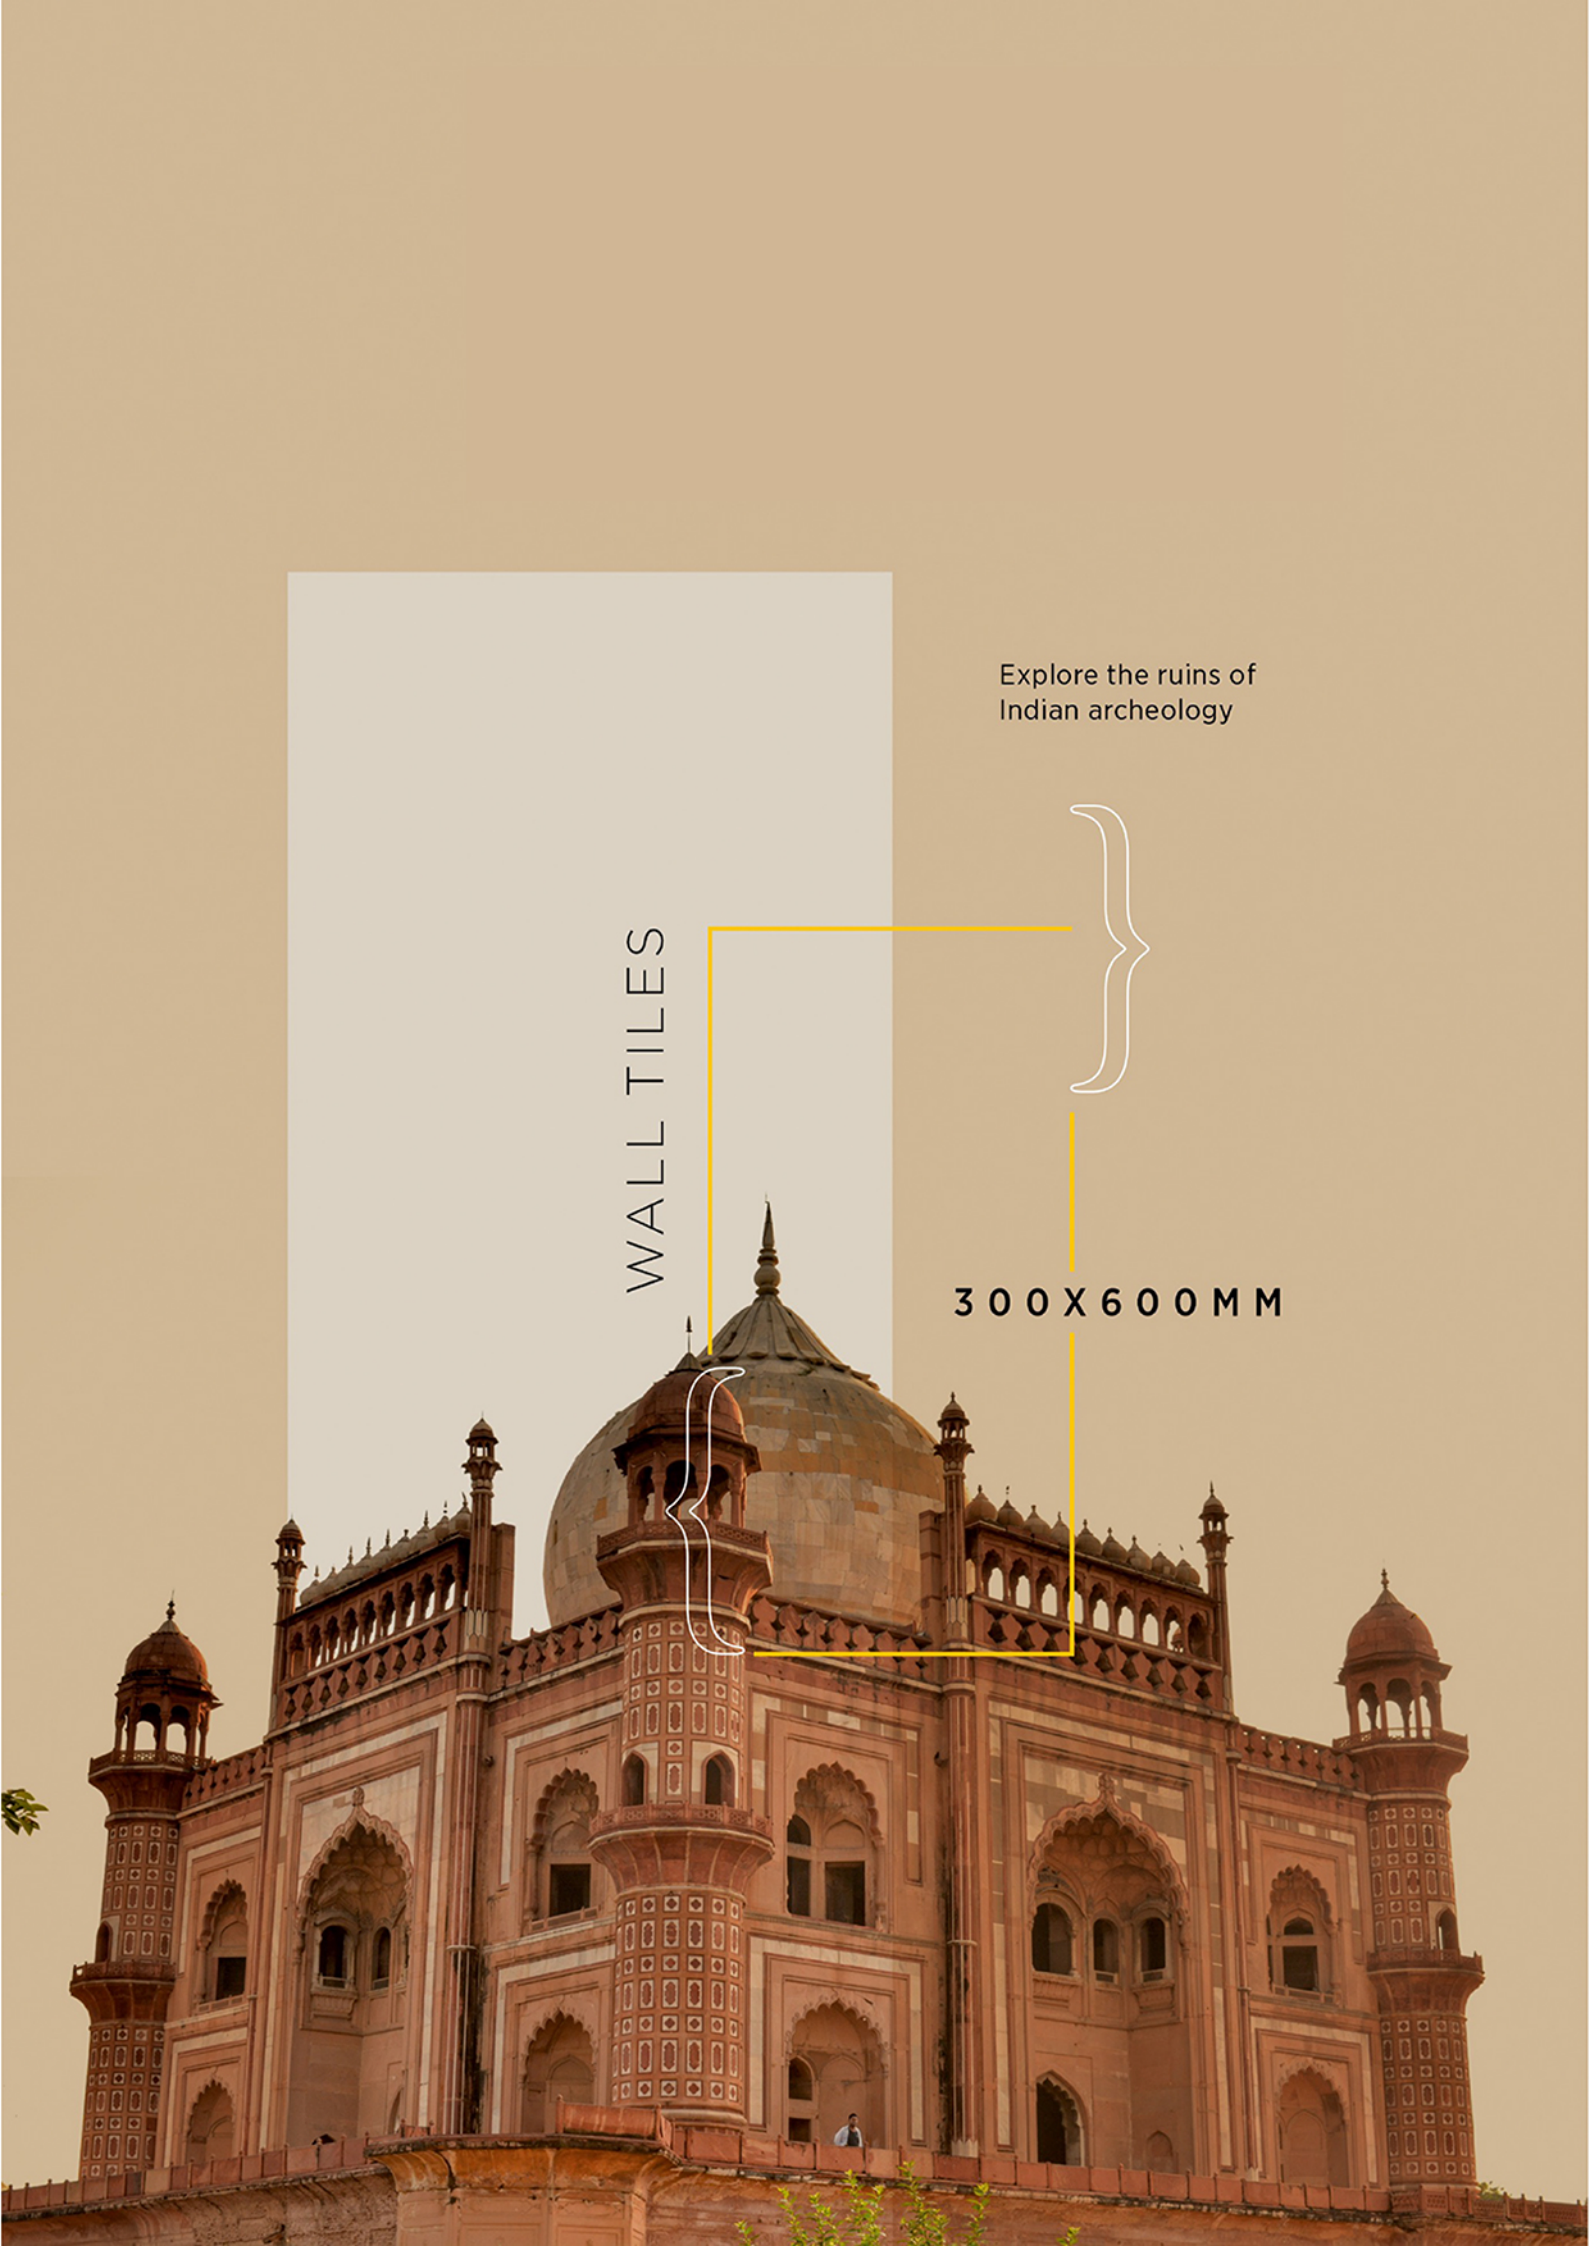

Explore the ruins of
Indian archeology

WALL TILES

300 X 600 MM