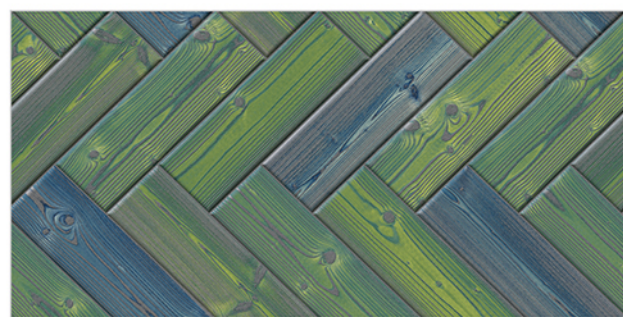

8014_DK
8014_DK
8014_DK
8014_DK

WATERPROOF
SURFACE

CHEMICAL
RESISTANCE

FROST
RESISTANCE

RESISTANCE
TO FIRE

Matt Finish...!!