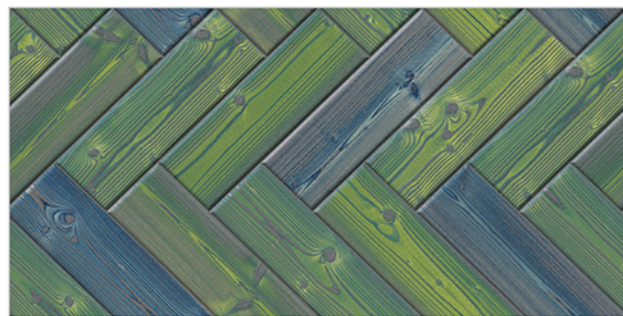

8014_DK
8014_DK
8014_DK
8014_DK

WATERPROOF
SURFACE

CHEMICAL
RESISTANCE

FROST
RESISTANCE

RESISTANCE
TO FIRE

Matt Finish...!!