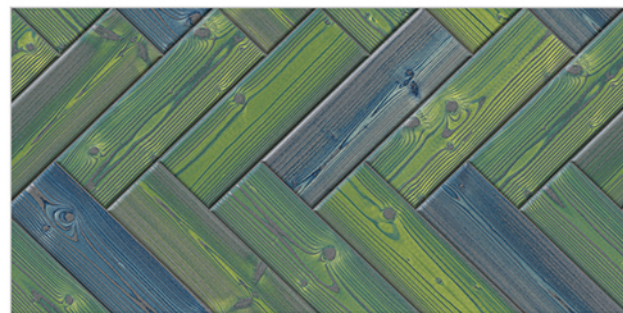

8014_DK
8014_DK
8014_DK
8014_DK

WATERPROOF
SURFACE

CHEMICAL
RESISTANCE

FROST
RESISTANCE

RESISTANCE
TO FIRE

Matt Finish...!!