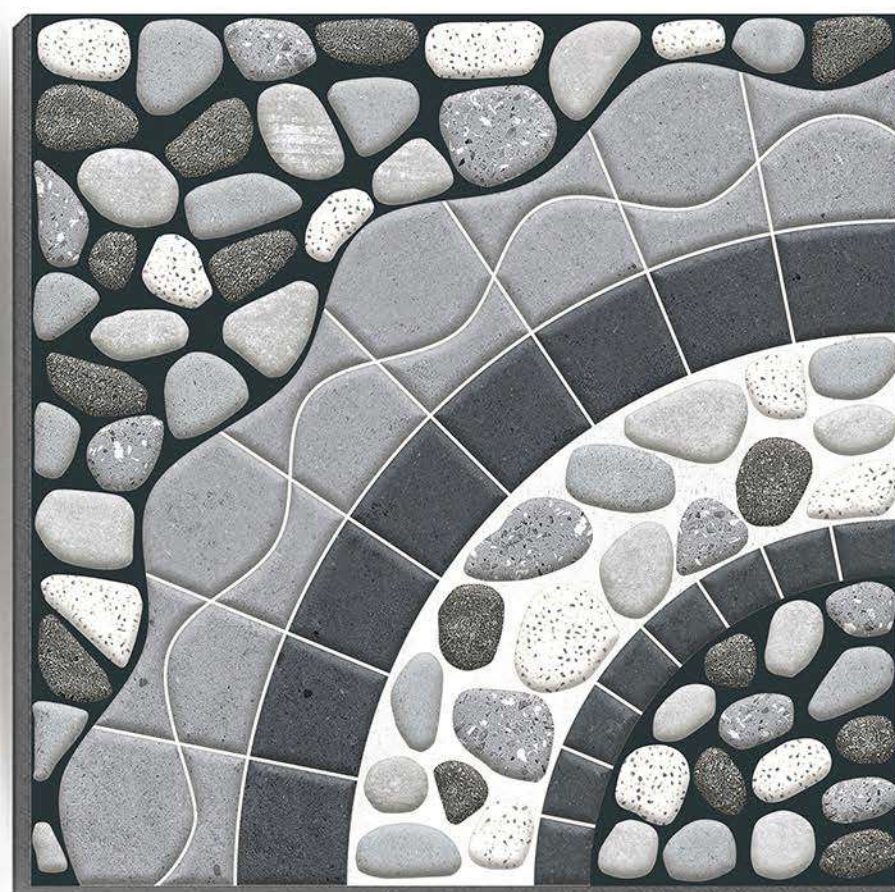

**2044**

**Thickness**  
12 mm

**HEAVY DUTY**

**400X 400MM Digital Vitrified Parking Tiles**

**PUNCH SERIES**

**PUNCH**

**2045**

**Thickness**  
12 mm