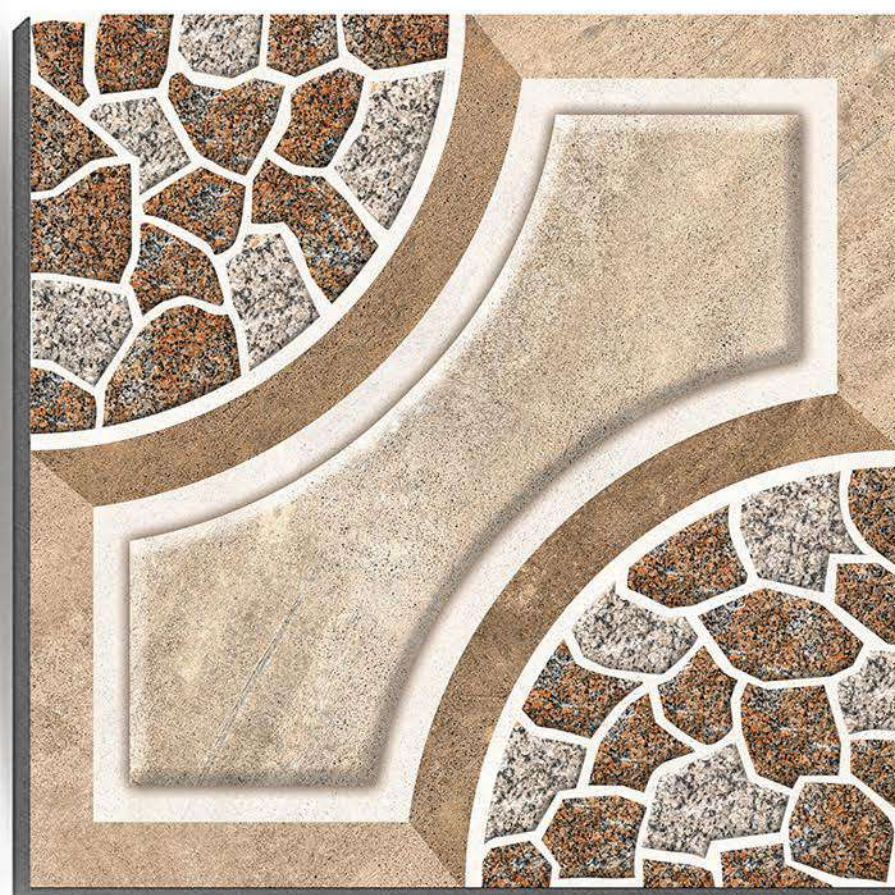

**PUNCH SERIES**

**PUNCH**

**2019**

**Thickness**  
12 mm

**HEAVY DUTY**

**400X 400MM Digital Vitrified Parking Tiles**

**PUNCH SERIES**

**PUNCH**