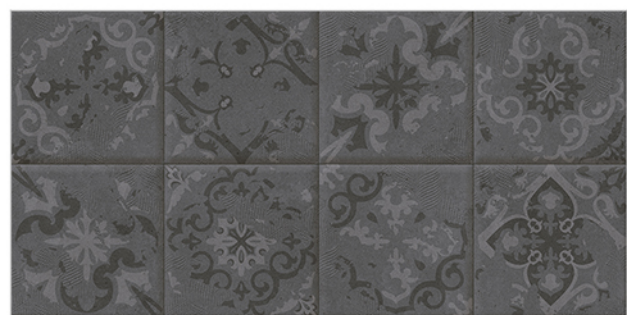

WALL TILES 300X600 MM

Moroccan-03_LT-(Punch)
Moroccan-03_HL2-(Punch)
Moroccan-03_DK-(Punch)

WATERPROOF
SURFACE

CHEMICAL
RESISTANCE

FROST
RESISTANCE

RESISTANCE
TO FIRE

Glossy Finish...!!