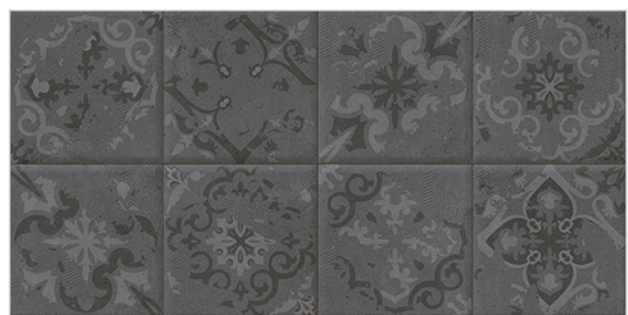

WALL TILES 300X600 MM

Moroccan-03_LT-(Punch)
Moroccan-03_HL1-(Punch)
Moroccan-03_DK-(Punch)

WATERPROOF
SURFACE

CHEMICAL
RESISTANCE

FROST
RESISTANCE

RESISTANCE
TO FIRE

Glossy Finish...!!