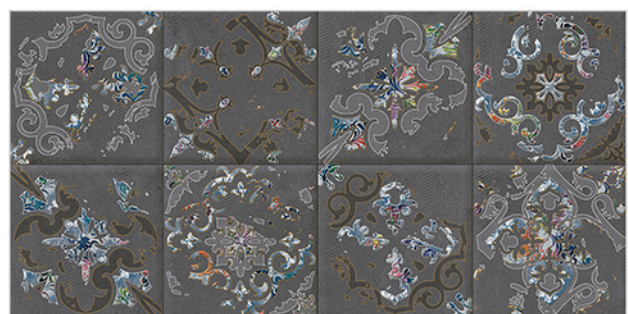

WALL TILES 300X600 MM

Moroccan-03_LT-(Punch)
Moroccan-03_HL1-(Punch)
Moroccan-03_DK-(Punch)

Moroccan-03_LT-(Punch)
Moroccan-03_HL2-(Punch)
Moroccan-03_DK-(Punch)

WATERPROOF
SURFACE

CHEMICAL
RESISTANCE

FROST
RESISTANCE

RESISTANCE
TO FIRE

Glossy Finish...!!