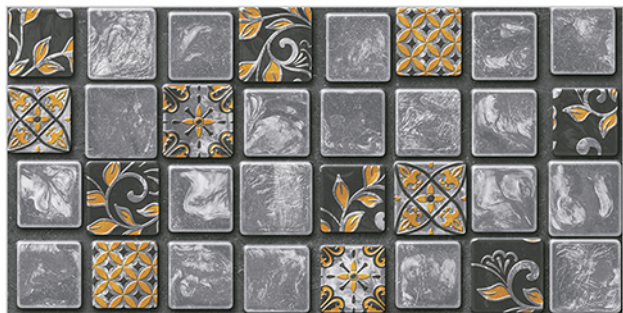

WATERPROOF
SURFACE

CHEMICAL
RESISTANCE

FROST
RESISTANCE

RESISTANCE
TO FIRE

Glossy Finish...!!

WALL TILES 300X600 MM

Moroccan-08_LT-(Punch)
Moroccan-08_HL1-(Punch)
Moroccan-08_DK-(Punch)

Moroccan-09_LT-(Punch)
Moroccan-09_HL1-(Punch)
Moroccan-09_DK-(Punch)