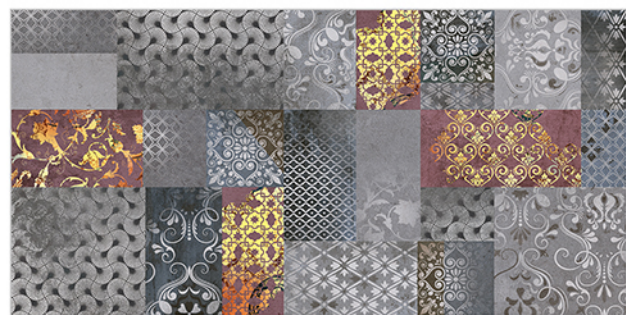

Moroccan-15_LT-(Punch)
Moroccan-15_HL1-(Punch)
Moroccan-15_DK-(Punch)

WATERPROOF
SURFACE

CHEMICAL
RESISTANCE

FROST
RESISTANCE

RESISTANCE
TO FIRE

MATT Finish...!!