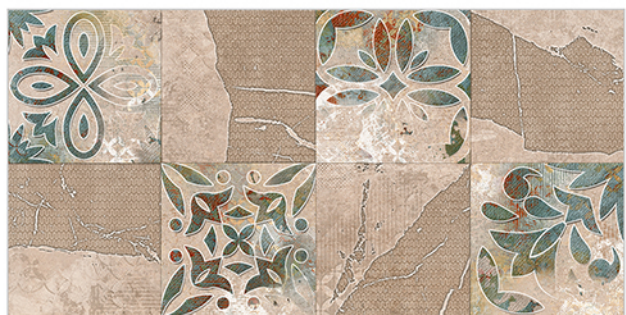

WALL TILES 300X600 MM

Moroccan-14_LT
Moroccan-14_HL1-(Punch)
Moroccan-14_DK