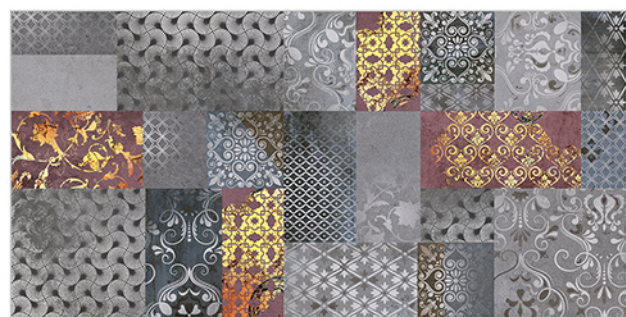

Moroccan-15_LT-(Punch)
Moroccan-15_HL1-(Punch)
Moroccan-15_DK-(Punch)

WATERPROOF
SURFACE

CHEMICAL
RESISTANCE

FROST
RESISTANCE

RESISTANCE
TO FIRE

MATT Finish...!!