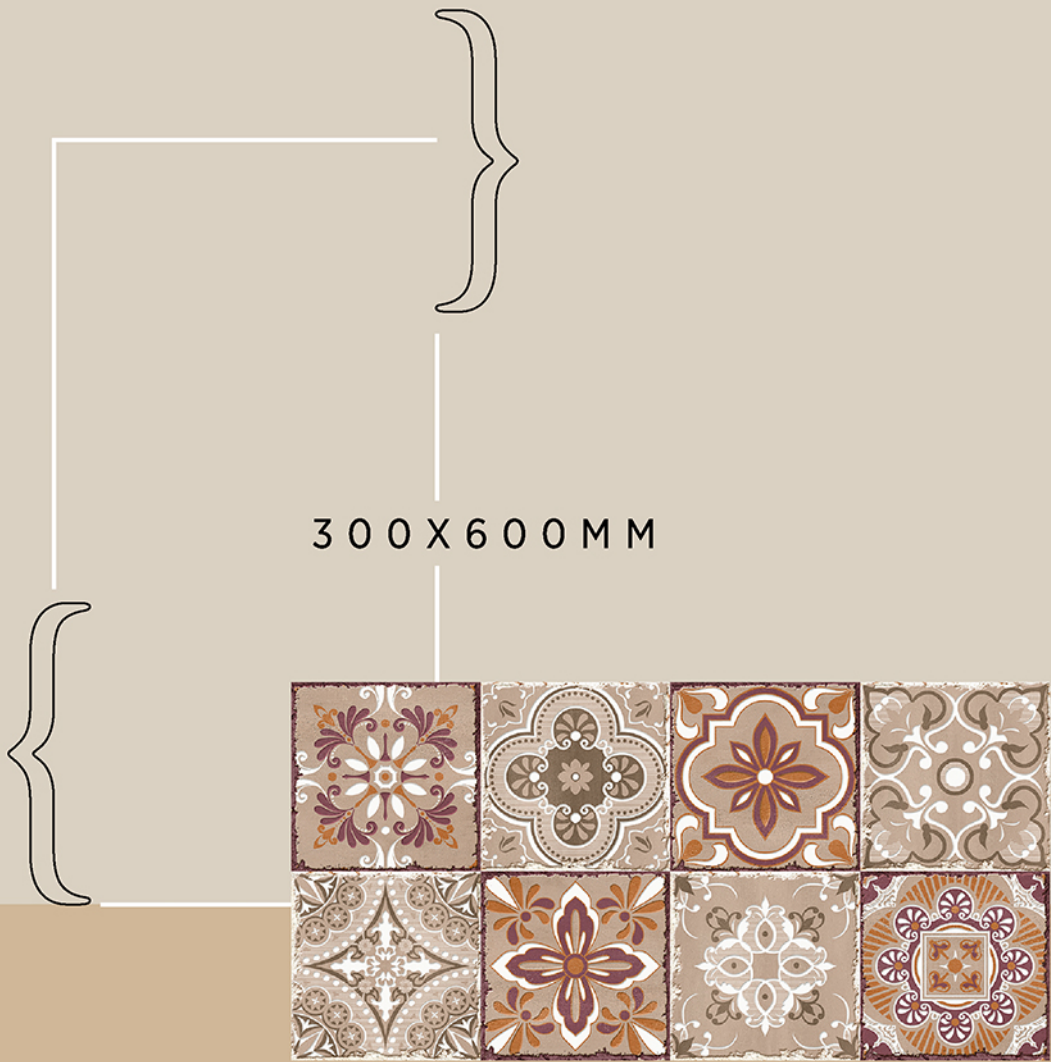

WATERPROOF
SURFACE

CHEMICAL
RESISTANCE

FROST
RESISTANCE

RESISTANCE
TO FIRE

Glossy Finish...!!

300 X 600 MM

The beauty of ancient style

Moroccan