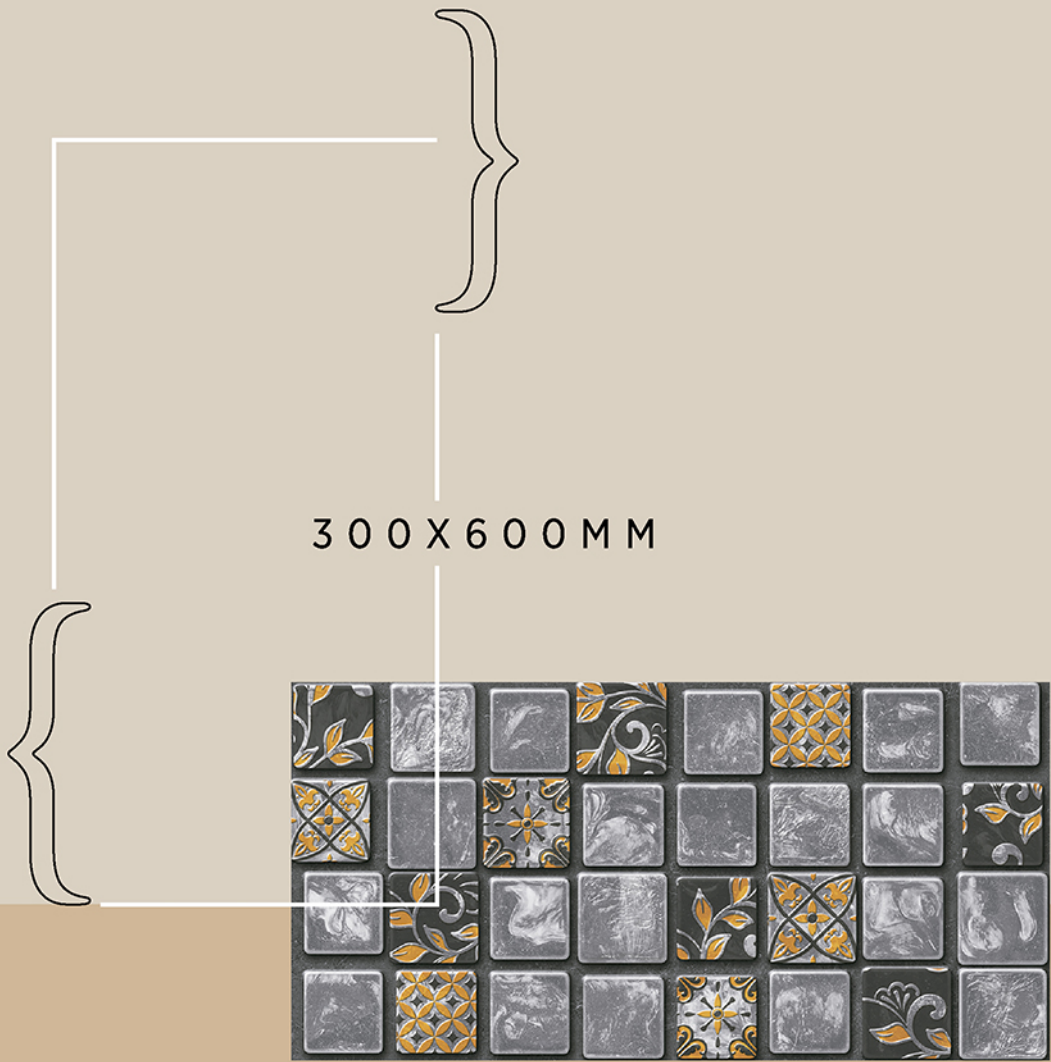

We are just call / mail away.....

Explore the ruins of
Indian archeology

WALL TILES

300 X 600 MM

Resistance to
UV Rays

Resistance
to Stain

Resistance
to Frost

Resistance to
Chemicals

100% Water
Proof

300 X 600 MM

The beauty of ancient style

Moroccan

Glossy
SERIES

WALL TILES 300X600 MM

Moroccan-01_LT-(Punch)
Moroccan-01_HL1-(Punch)
Moroccan-01_LT-(Punch)

Moroccan-02_LT-(Punch)
Moroccan-02_HL1-(Punch)
Moroccan-02_DK-(Punch)