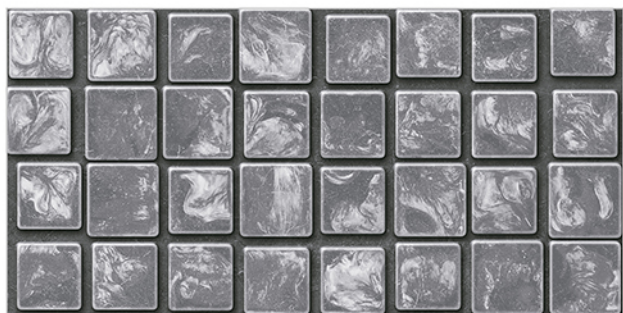

WATERPROOF
SURFACE

CHEMICAL
RESISTANCE

FROST
RESISTANCE

RESISTANCE
TO FIRE

Glossy Finish...!!

WALL TILES 300X600 MM

Moroccan-08_LT-(Punch)
Moroccan-08_HL1-(Punch)
Moroccan-08_DK-(Punch)

Moroccan-09_LT-(Punch)
Moroccan-09_HL1-(Punch)
Moroccan-09_DK-(Punch)