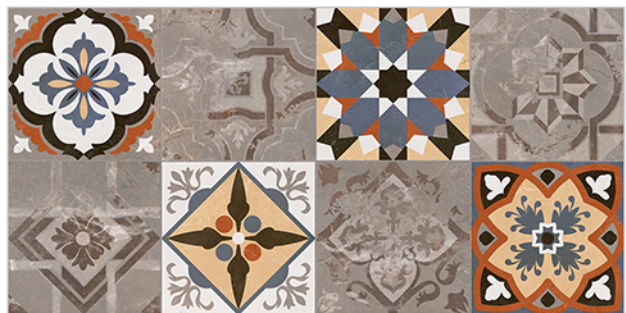

WATERPROOF
SURFACE

CHEMICAL
RESISTANCE

FROST
RESISTANCE

RESISTANCE
TO FIRE

Glossy Finish...!!

WALL TILES 300X600 MM

Moroccan-06_LT-(continue)
Moroccan-06_HL1-(Punch)
Moroccan-06_DK-(continue)

Moroccan-07_LT-(Punch)
Moroccan-07_HL1-(Punch)
Moroccan-07_DK-(Punch)