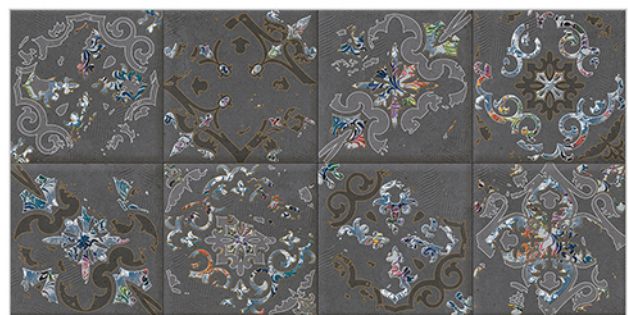

WALL TILES 300X600 MM

Moroccan-03_LT-(Punch)
Moroccan-03_HL1-(Punch)
Moroccan-03_DK-(Punch)

Moroccan-03_LT-(Punch)
Moroccan-03_HL2-(Punch)
Moroccan-03_DK-(Punch)

WATERPROOF
SURFACE

CHEMICAL
RESISTANCE

FROST
RESISTANCE

RESISTANCE
TO FIRE

Glossy Finish...!!