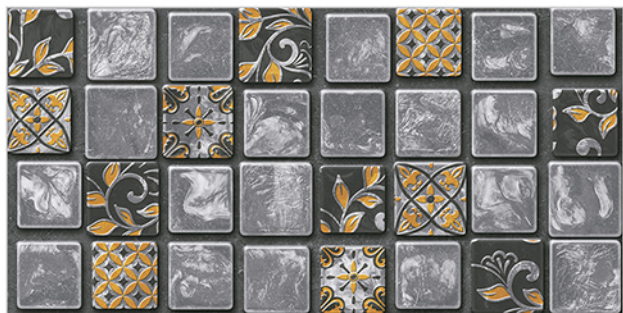

WATERPROOF
SURFACE

CHEMICAL
RESISTANCE

FROST
RESISTANCE

RESISTANCE
TO FIRE

Glossy Finish...!!

WALL TILES 300X600 MM

Moroccan-08_LT-(Punch)
Moroccan-08_HL1-(Punch)
Moroccan-08_DK-(Punch)

Moroccan-09_LT-(Punch)
Moroccan-09_HL1-(Punch)
Moroccan-09_DK-(Punch)