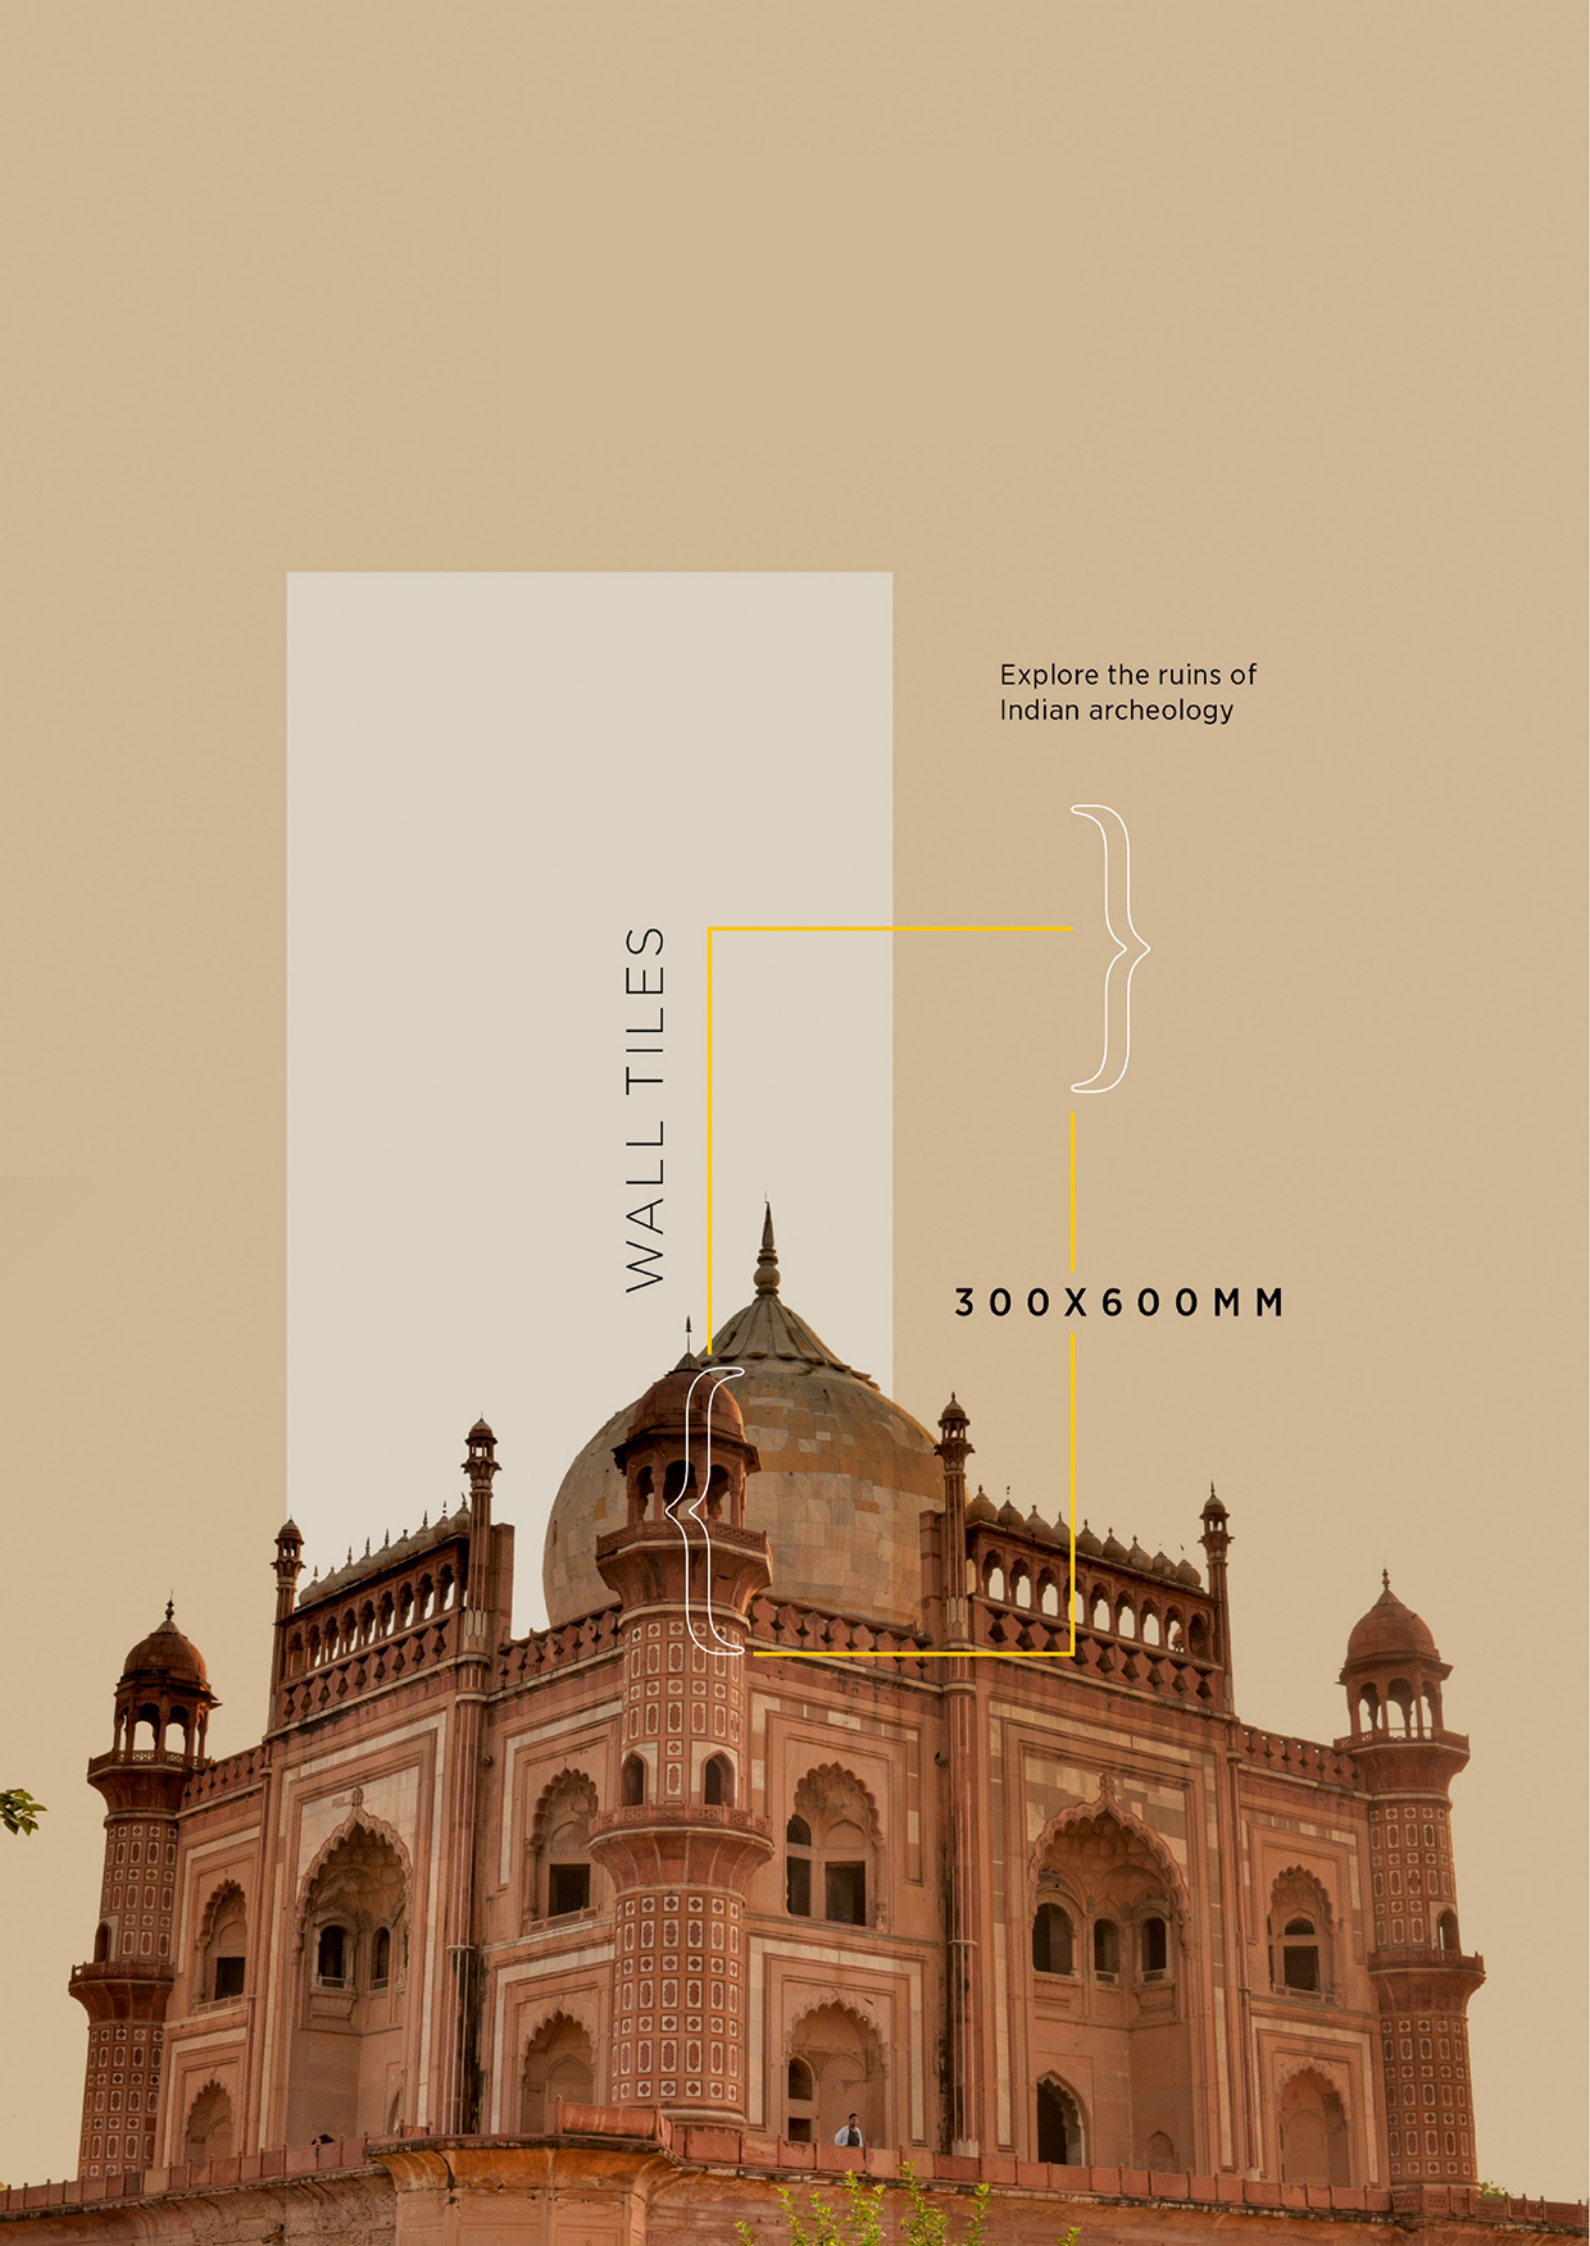

We are just call / mail away.....

Explore the ruins of
Indian archeology

WALL TILES

300 X 600 MM

Resistance to
UV Rays

Resistance
to Stain

Resistance
to Frost

Resistance to
Chemicals