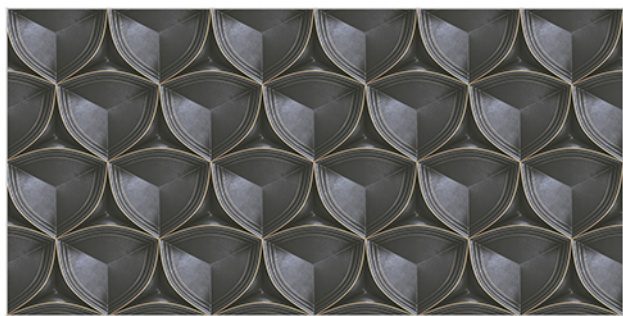

WATERPROOF
SURFACE

CHEMICAL
RESISTANCE

FROST
RESISTANCE

RESISTANCE
TO FIRE

Glossy Finish...!!

WALL TILES 300X600 MM

9510_LT-(continue)
9510_HL1-(Plain)
9510_DK-(continue)

9511_LT-(Punch)
9511_HL1-(Punch)
9511_HL2-(Punch)
9511_DK-(Punch)