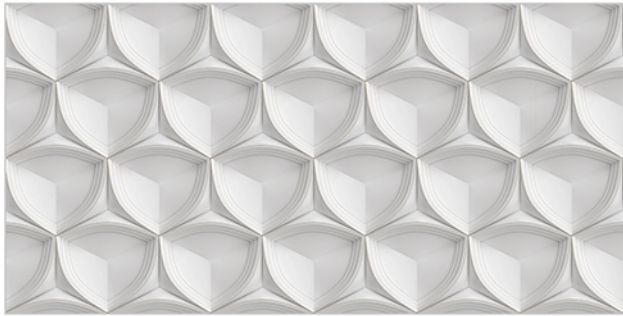

WATERPROOF
SURFACE

CHEMICAL
RESISTANCE

FROST
RESISTANCE

RESISTANCE
TO FIRE

Glossy Finish...!!

WALL TILES 300X600 MM

9510_LT-(continue)
9510_HL1-(Plain)
9510_DK-(continue)

9511_LT-(Punch)
9511_HL1-(Punch)
9511_HL2-(Punch)
9511_DK-(Punch)