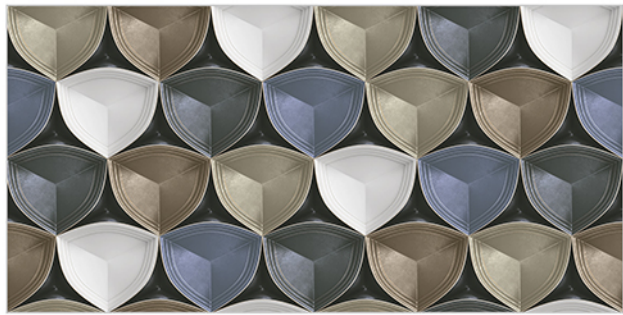

WATERPROOF
SURFACE

CHEMICAL
RESISTANCE

FROST
RESISTANCE

RESISTANCE
TO FIRE

Glossy Finish...!!

WALL TILES 300X600 MM

9510_LT-(continue)
9510_HL1-(Plain)
9510_DK-(continue)

9511_LT-(Punch)
9511_HL1-(Punch)
9511_HL2-(Punch)
9511_DK-(Punch)