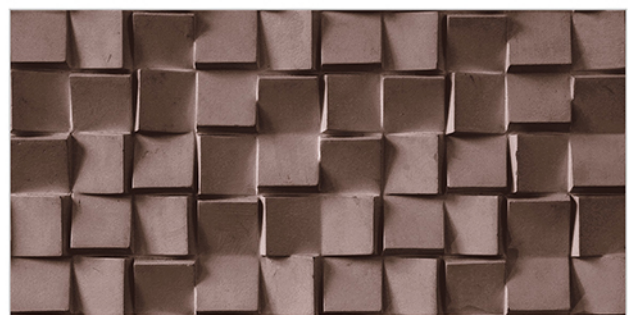

WALL TILES 300X600 MM

9516_LT-(continue)
9517_DK-(continue)

9516_LT-(continue)
9518_DK-(continue)

WATERPROOF
SURFACE

CHEMICAL
RESISTANCE

FROST
RESISTANCE

RESISTANCE
TO FIRE

Glossy Finish...!!