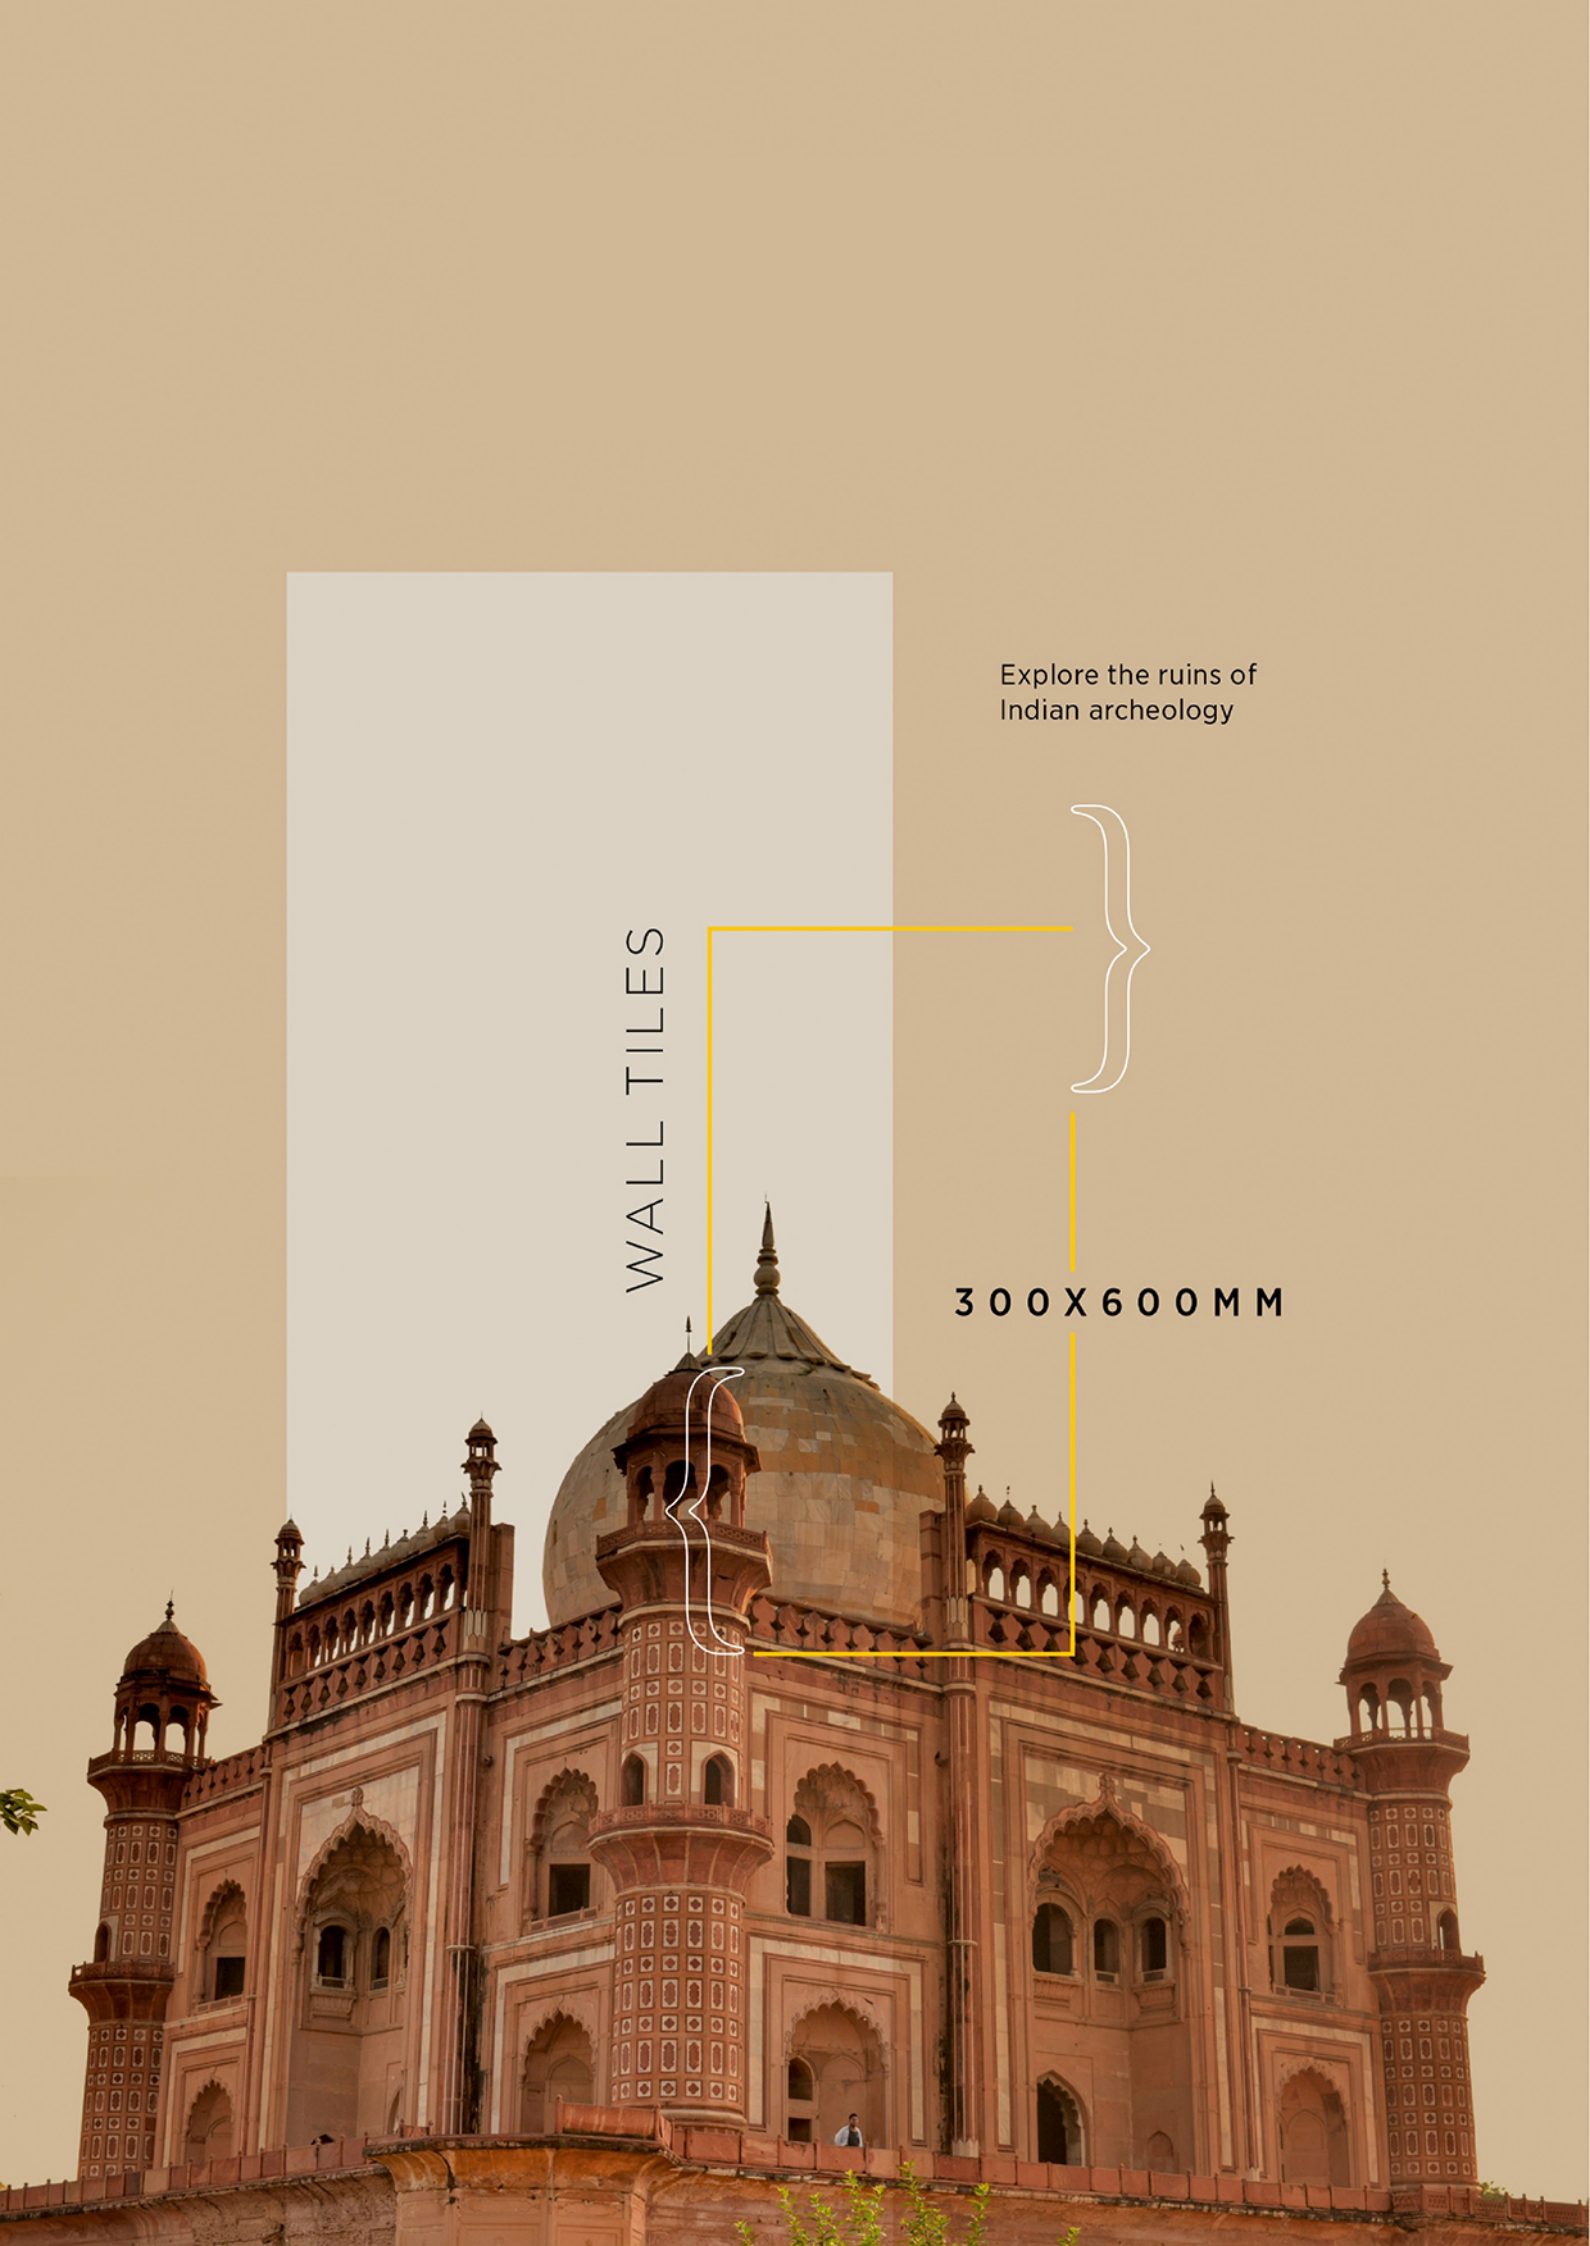

We are just call / mail away.....

Explore the ruins of
Indian archeology

WALL TILES

300 X 600 MM

Resistance to
UV Rays

Resistance
to Stain

Resistance
to Frost

Resistance to
Chemicals