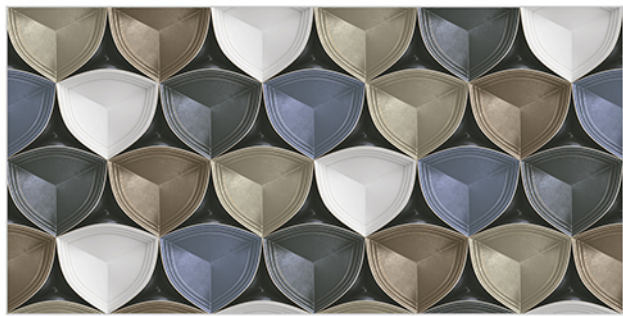

WATERPROOF
SURFACE

CHEMICAL
RESISTANCE

FROST
RESISTANCE

RESISTANCE
TO FIRE

Glossy Finish...!!

WALL TILES 300X600 MM

9510_LT-(continue)
9510_HL1-(Plain)
9510_DK-(continue)

9511_LT-(Punch)
9511_HL1-(Punch)
9511_HL2-(Punch)
9511_DK-(Punch)