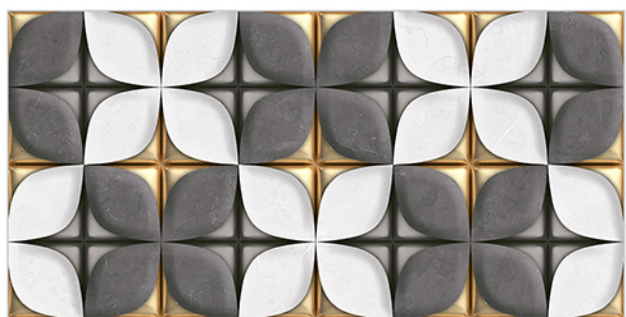

WALL TILES 300X600 MM

9508_LT-(Plain)

9508_HL1-(Plain)

9508_DK-(Plain)

9509_LT-(continue)

9509_HL1-(Plain)

9509_DK-(continue)

WATERPROOF
SURFACE

CHEMICAL
RESISTANCE

FROST
RESISTANCE

RESISTANCE
TO FIRE

Glossy Finish...!!