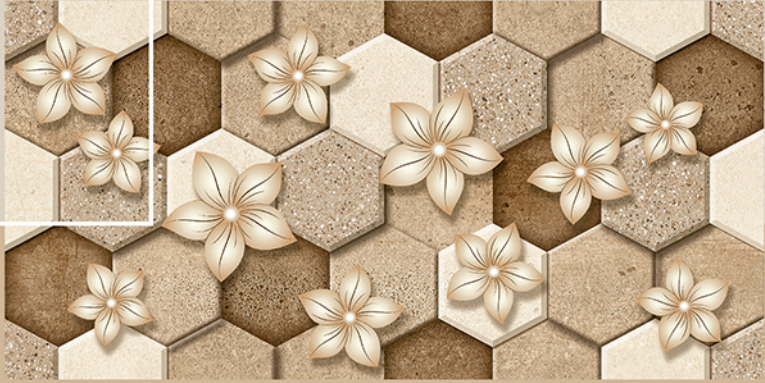

We are just call / mail away.....

Explore the ruins of
Indian archeology

WALL TILES

300 X 600 MM

Resistance to
UV Rays

Resistance
to Stain

Resistance
to Frost

Resistance to
Chemicals

100% Water
Proof

The beauty of ancient style

3D-Glossy

S E R I E S

WALL TILES 300X600 MM

9501_LT-(Plain)
9501_HL1-(Plain)
9501_DK-(Plain)

9502_LT-(continue)
9502_HL1-(Plain)
9502_HL2-(Plain)
9502_DK-(continue)