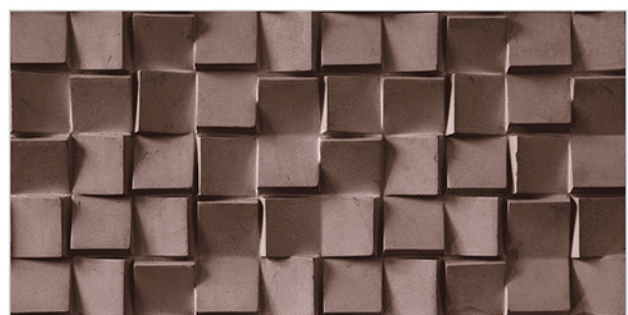

WALL TILES 300X600 MM

9516_LT-(continue)
9517_DK-(continue)

WATERPROOF
SURFACE

CHEMICAL
RESISTANCE

FROST
RESISTANCE

RESISTANCE
TO FIRE

Glossy Finish...!!