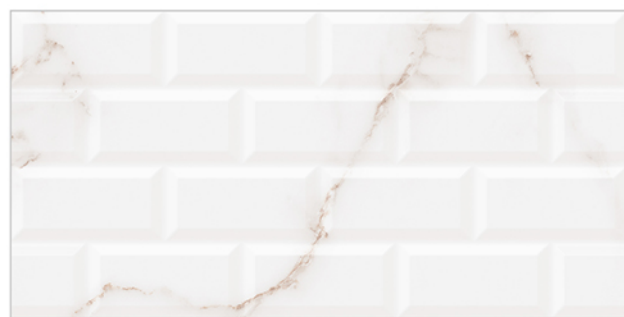

10022_LT-(Random)
10022_HL1-(Punch)
10022_LT-(Random)

WATERPROOF
SURFACE

CHEMICAL
RESISTANCE

FROST
RESISTANCE

RESISTANCE
TO FIRE

Matt-Series..!!