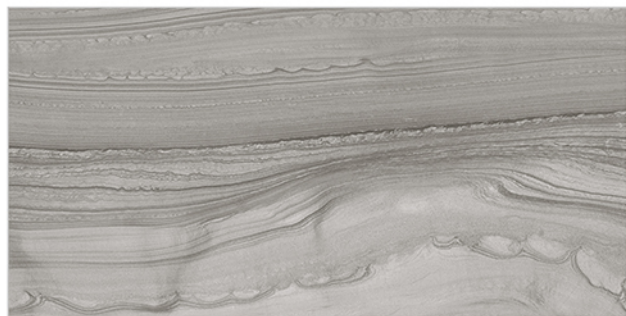

10004_LT-(Random)
10004_HL2-(Punch)
10004_LT-(Random)

WATERPROOF
SURFACE

CHEMICAL
RESISTANCE

FROST
RESISTANCE

RESISTANCE
TO FIRE

Matt-Series..!!