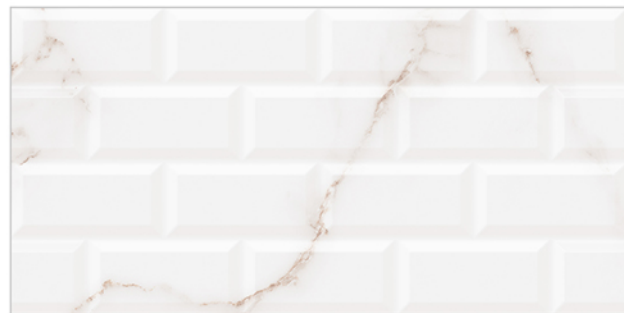

10022_LT-(Random)
10022_HL1-(Punch)
10022_LT-(Random)

WATERPROOF
SURFACE

CHEMICAL
RESISTANCE

FROST
RESISTANCE

RESISTANCE
TO FIRE

Matt-Series..!!