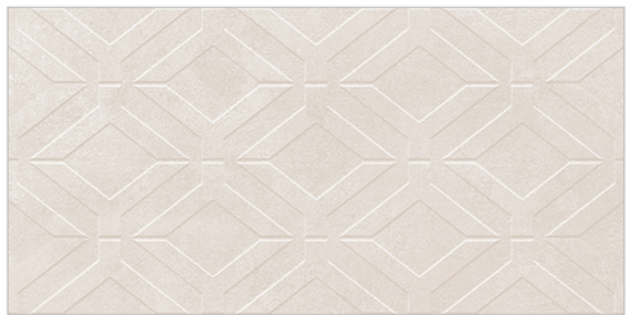

WALL TILES 300X600 MM

10001_LT-(Random)
10001_HL1-(Punch)
10001_LT-(Random)

10002_LT-(Random)
10002_HL3-(Punch)
10002_LT-(Random)

WATERPROOF
SURFACE

CHEMICAL
RESISTANCE

FROST
RESISTANCE

RESISTANCE
TO FIRE

Matt-Series..!!

WALL TILES 300X600 MM

10003_LT-(Random)
10003_HL3-(Punch)
10003_LT-(Random)

10004_LT-(Random)
10004_HL2-(Punch)
10004_LT-(Random)

WATERPROOF
SURFACE

CHEMICAL
RESISTANCE

FROST
RESISTANCE

RESISTANCE
TO FIRE

Matt-Series..!!