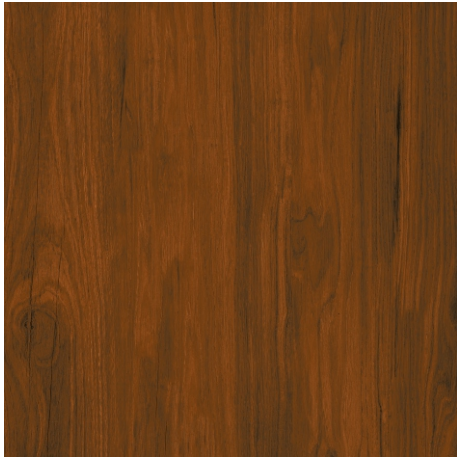

Clayborn[®]
CERAMIC

PORCELAIN
TILES

PORCELAIN TILES

Whitebody

600x600MM

A large diamond-shaped tile with a dark brown wood grain pattern, serving as a background for the 'Wood Series' text.

Wood Series

2000