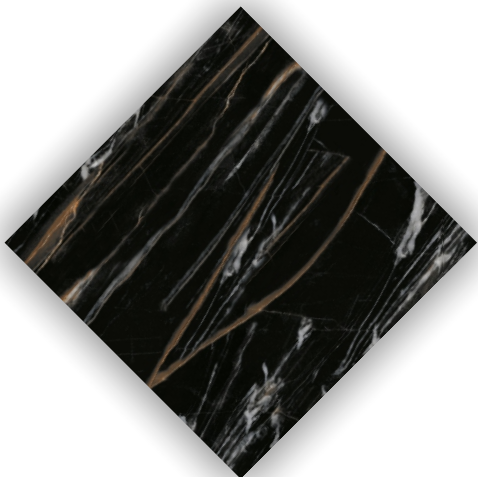

Clayborn[®]
CERAMIC

PORCELAIN
TILES

PORCELAIN TILES

Whitebody

600x600MM

Marble Series

8000

8001

600x600MM

8002

8003

600x600MM

8004

8005

8006

600x600MM