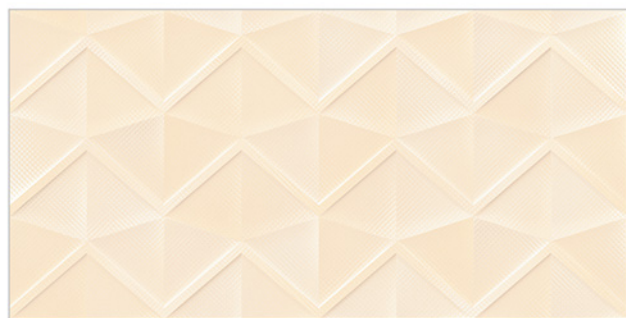

100% Water
Proof

300 X 600 MM

The beauty of ancient style

GLOSSY

S E R I E S

WALL TILES 300X600 MM

3017_LT-(Punch/continue)
3017_HL1-AB-(Punch/continue)
3017_DK-(Punch/continue)

3017_LT-(Punch/continue)
3017_HL2-AB-(Punch/continue)
3017_DK-(Punch/continue)