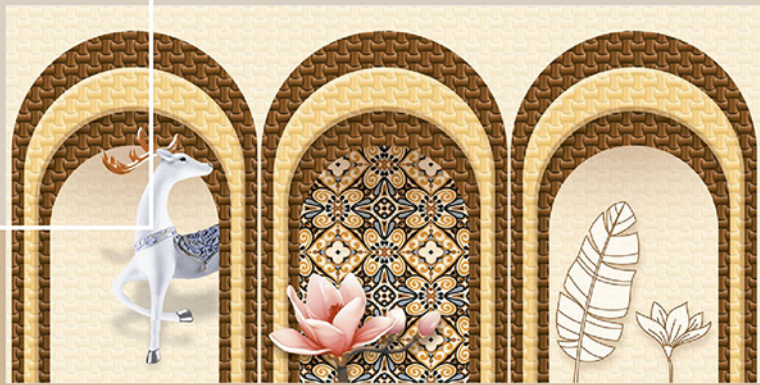

100% Water
Proof

300 X 600 MM

The beauty of ancient style

GLOSSY

S E R I E S

WALL TILES 300X600 MM

3017_LT-(Punch/continue)
3017_HL1-AB-(Punch/continue)
3017_DK-(Punch/continue)

3017_LT-(Punch/continue)
3017_HL2-AB-(Punch/continue)
3017_DK-(Punch/continue)