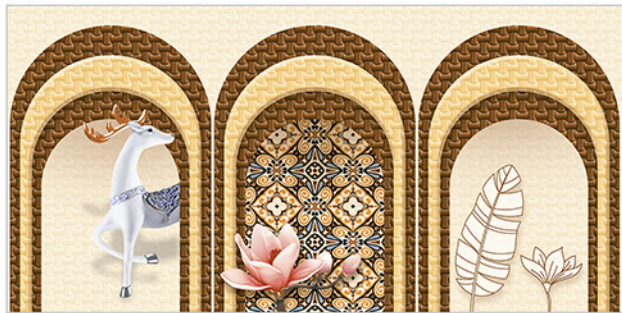

WALL TILES 300X600 MM

3023_LT-(Plain/continue)
3023_HL1-(Plain/continue)
3023_DK-(Plain/continue)