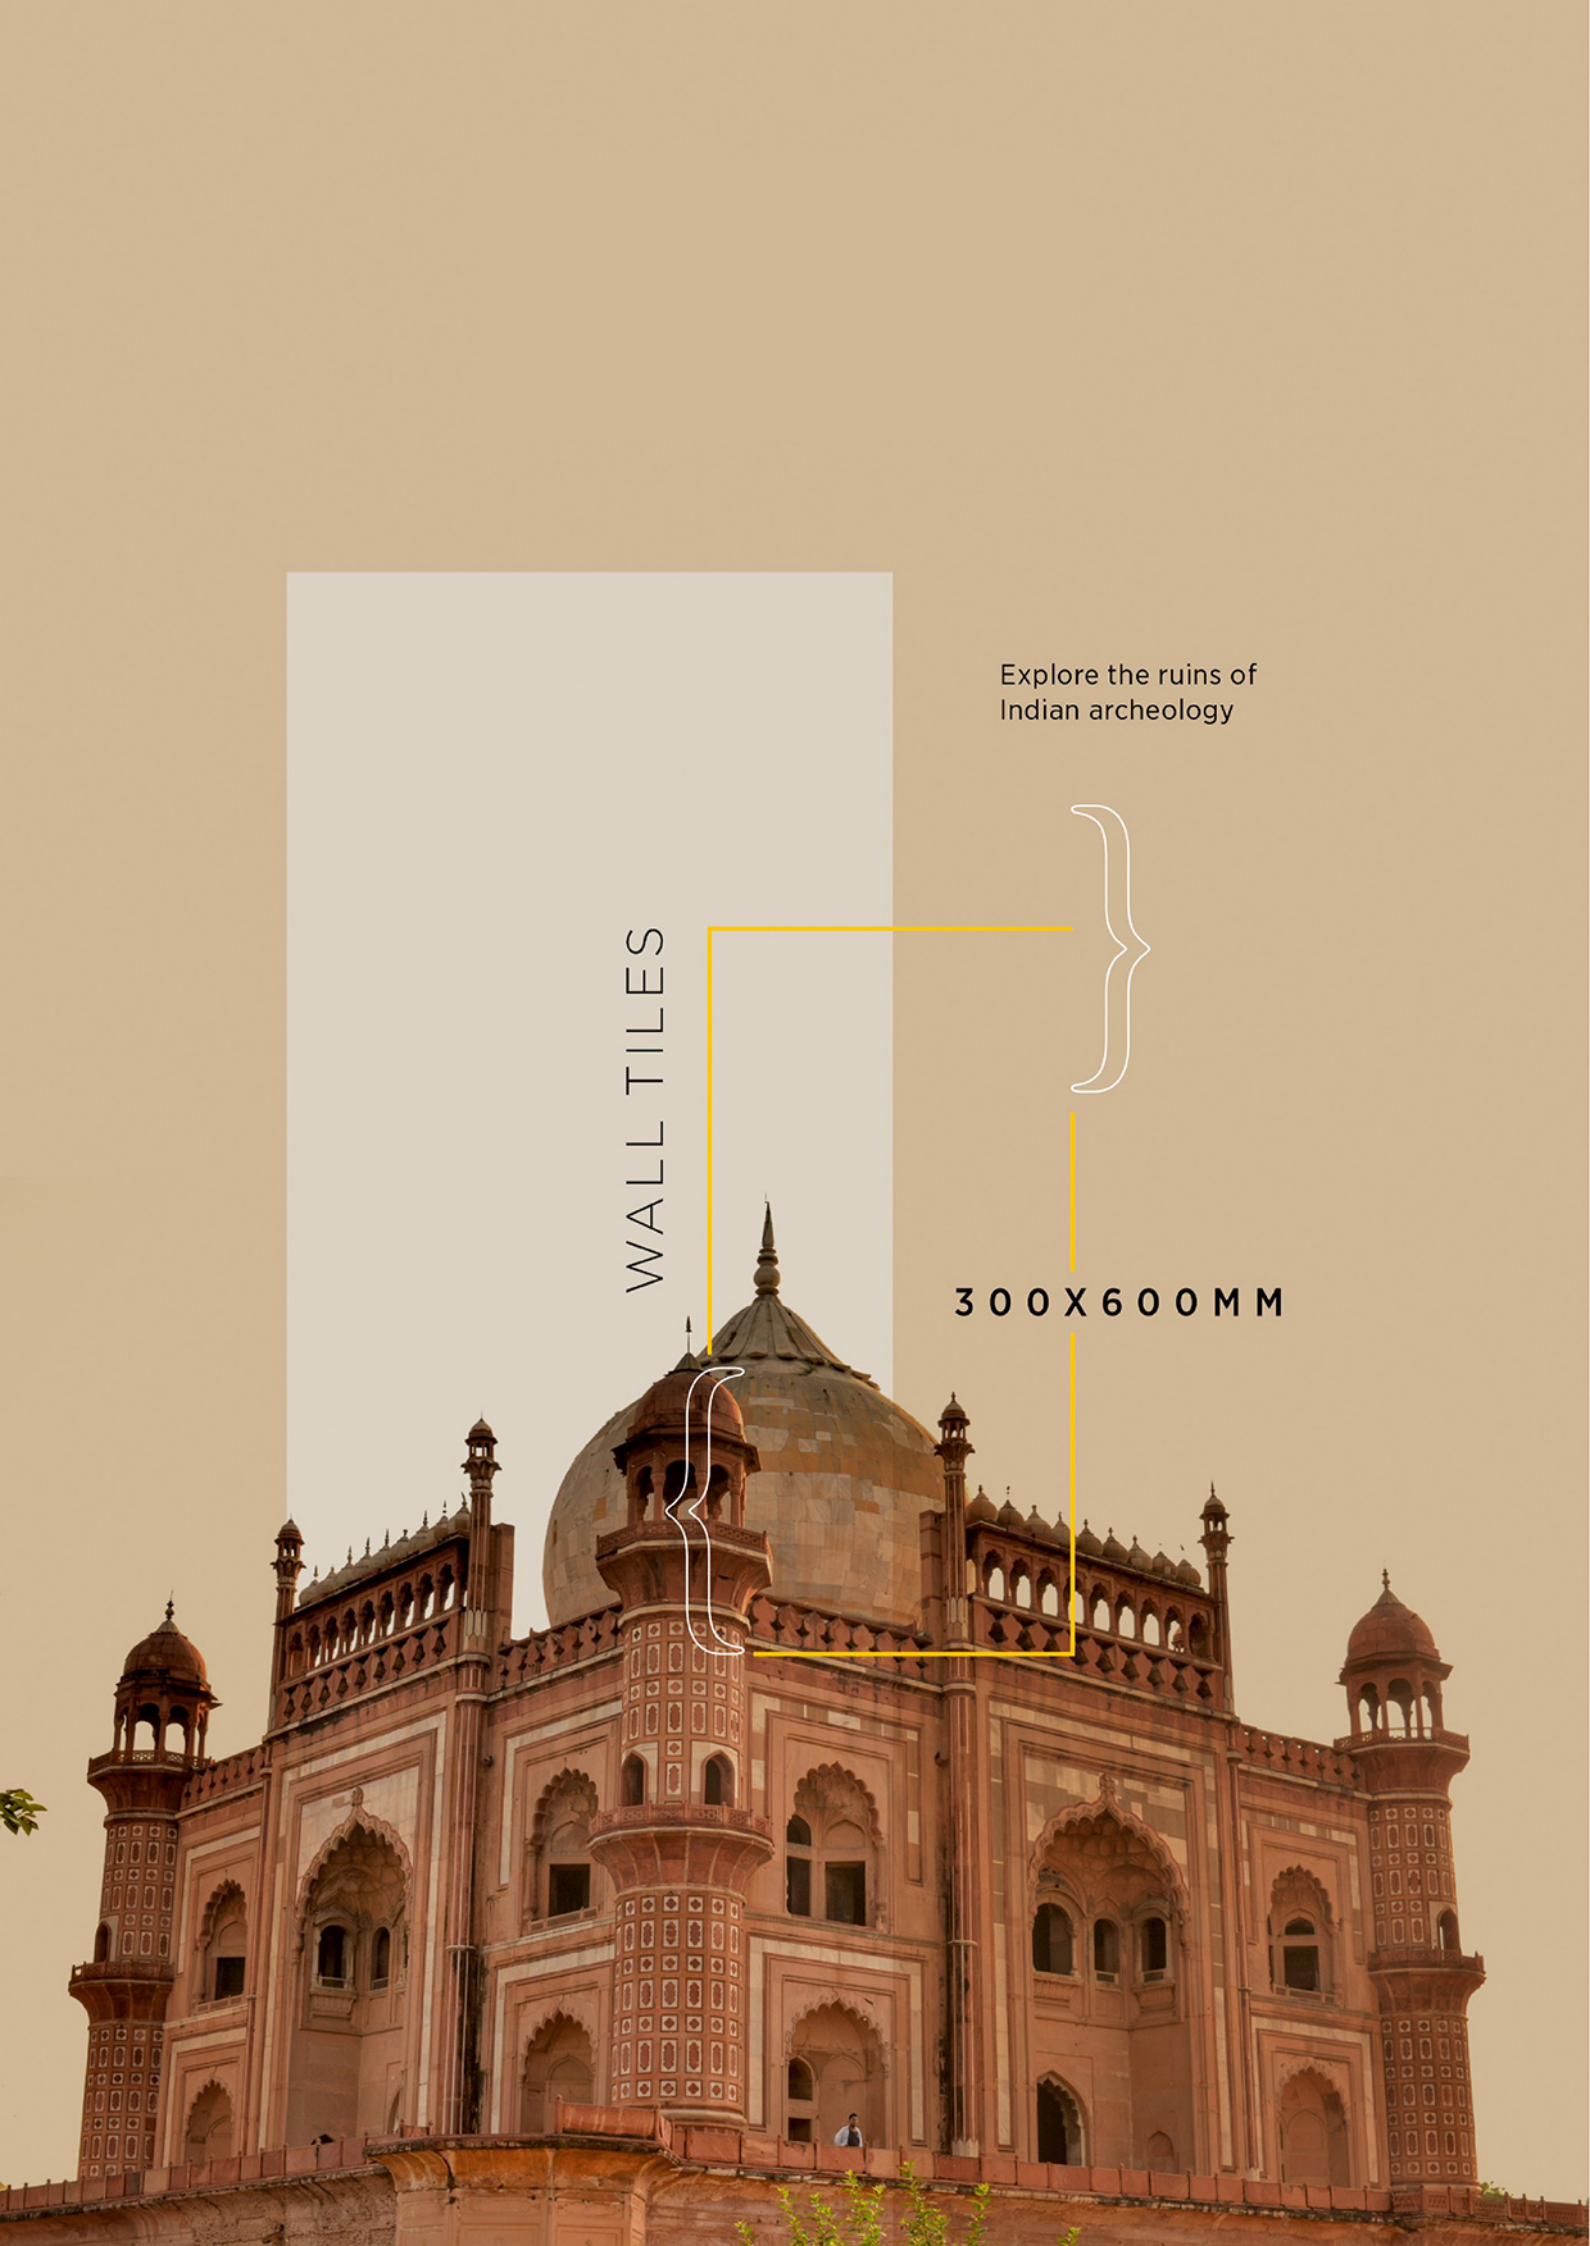

Explore the ruins of
Indian archeology

WALL TILES

300 X 600 MM