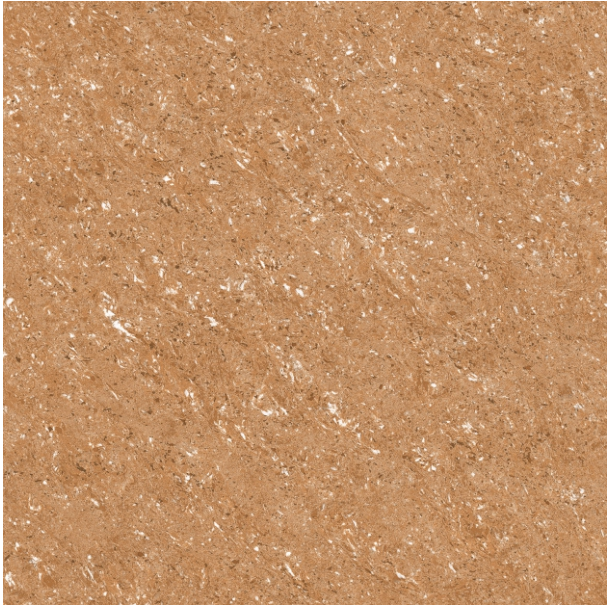

# PORCELAIN TILES

**Whitebody**

**600x600MM**

**Double Charge Series**

**6000**

**600x600MM**

**6001**

**600x600MM**

**6002**

**600x600MM**

**6003**

**600x600MM**

Clayborn®  
CERAMIC

PORCELAIN  
TILES

**6004**

**600x600MM**