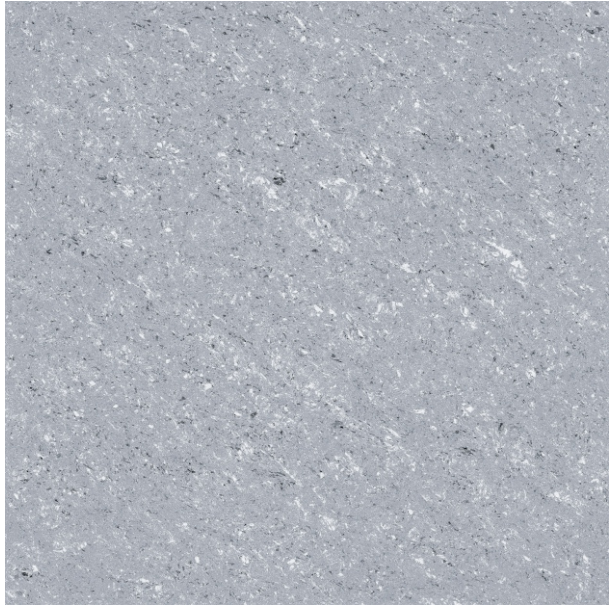

# PORCELAIN TILES

**Whitebody**

**600x600MM**

**Double Charge Series**

**6000**

**600x600MM**

**6001**

**600x600MM**

**6002**

**600x600MM**

**6003**

**600x600MM**

Clayborn®  
CERAMIC

PORCELAIN  
TILES

**6004**

**600x600MM**