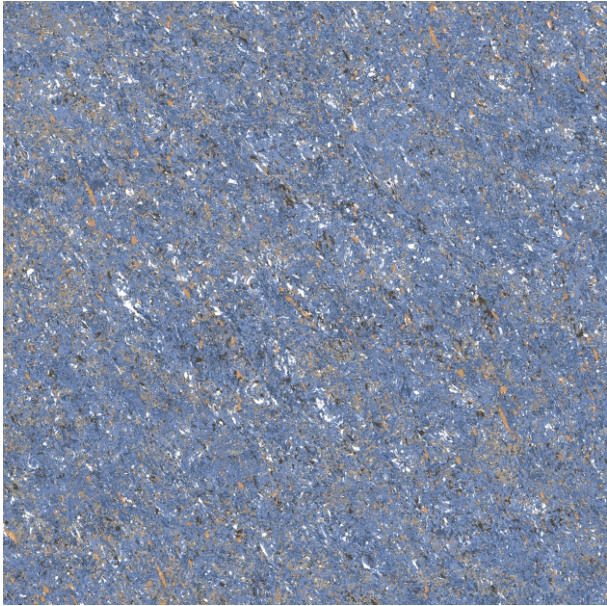

Clayborn®  
CERAMIC

PORCELAIN  
TILES

**6005**

**600x600MM**

Clayborn<sup>®</sup>  
CERAMIC

PORCELAIN  
TILES

**6006**

**600x600MM**