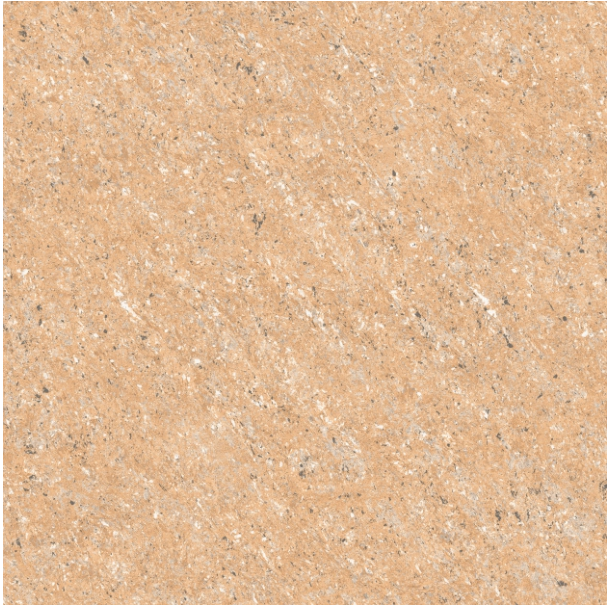

# PORCELAIN TILES

**Whitebody**

**600x600MM**

**Double Charge Series**

**6000**

**600x600MM**

**6001**

**600x600MM**