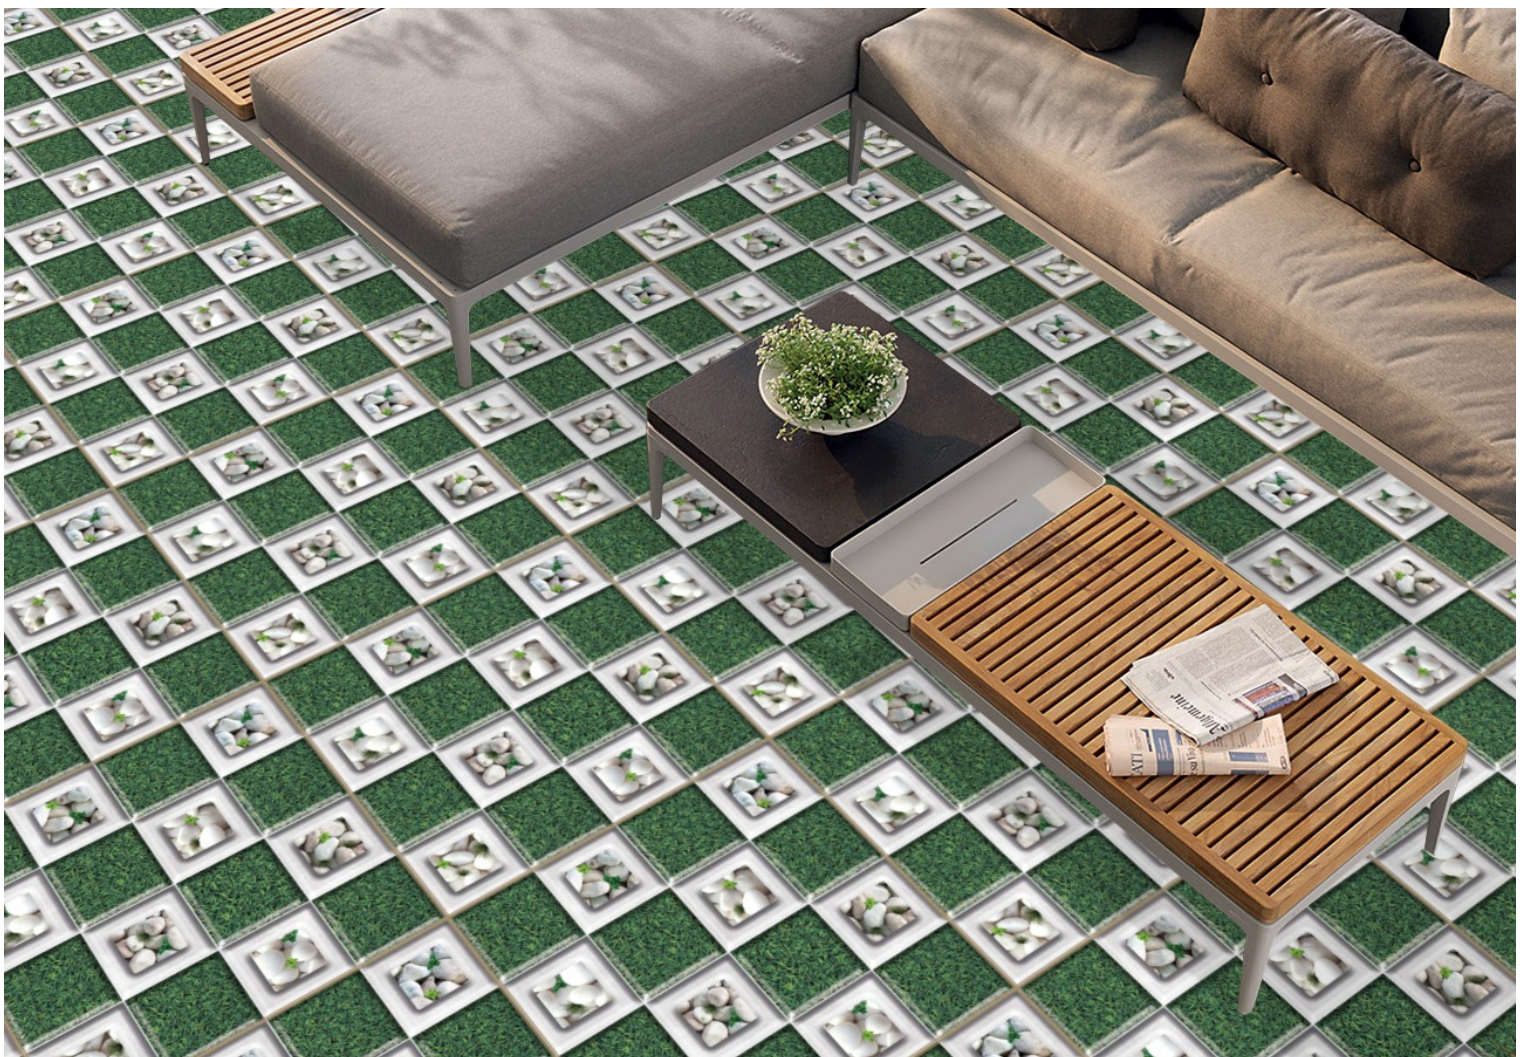

Clayborn[®]
CERAMIC

PORCELAIN
TILES

PORCELAIN TILES

Whitebody

600x600MM

Green Series

5000

5001

600x600MM

5002

5003

600x600MM

5004

5005

600x600MM

5006

5007

600x600MM

5008

5009

600x600MM

5010

5011

600x600MM