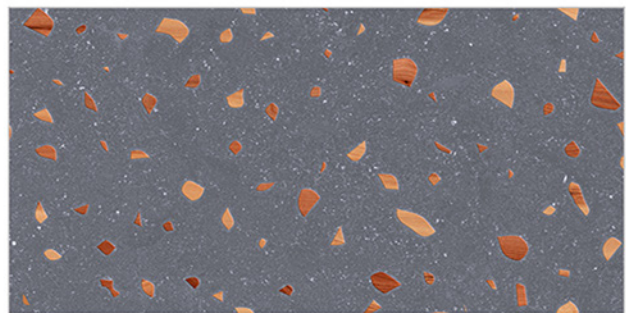

WALL TILES 300X600 MM

4014_LT-(Continue,Plain)
4014_LT-(Continue,Plain)
4014_DK-(Continue,Plain)
4014_DK-(Continue,Plain)