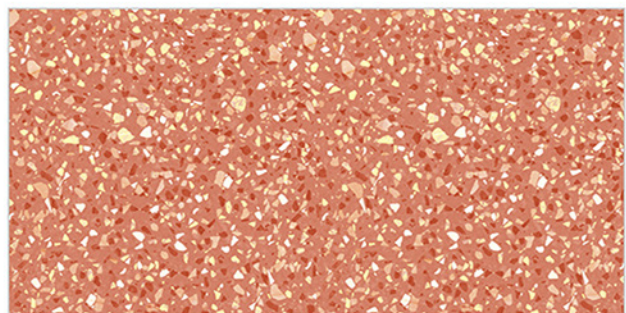

WALL TILES 300X600 MM

4021_LT-(Plain)
4021_LT-(Plain)
4021_DK6-(Plain)
4021_DK6-(Plain)

WATERPROOF
SURFACE

CHEMICAL
RESISTANCE

FROST
RESISTANCE

RESISTANCE
TO FIRE

Glossy-Series..!!