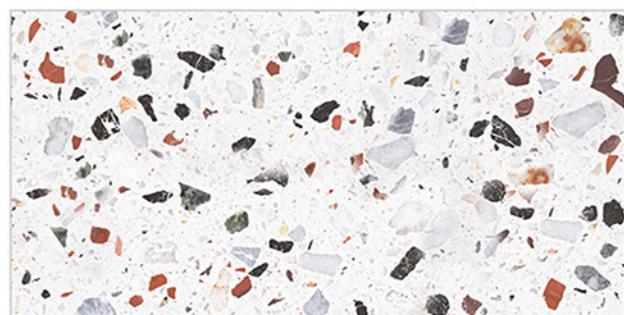

4015_LT-(Continue,Plain)
4015_HL1-(Continue,Plain)
4015_DK-(Continue,Plain)

WATERPROOF SURFACE

CHEMICAL RESISTANCE

FROST RESISTANCE

RESISTANCE TO FIRE

Glossy-Series..!!