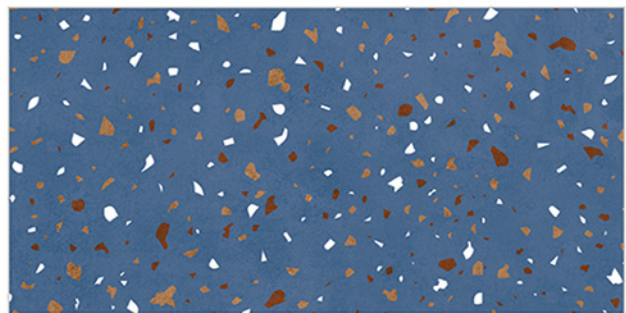

WALL TILES 300X600 MM

4001_LT-(Continue,Plain)
4001_LT-(Continue,Plain)
4001_DK-(Continue,Plain)
4001_DK-(Continue,Plain)