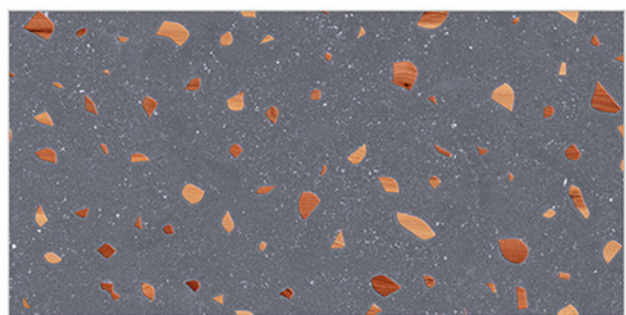

WALL TILES 300X600 MM

4014_LT-(Continue,Plain)
4014_LT-(Continue,Plain)
4014_DK-(Continue,Plain)
4014_DK-(Continue,Plain)