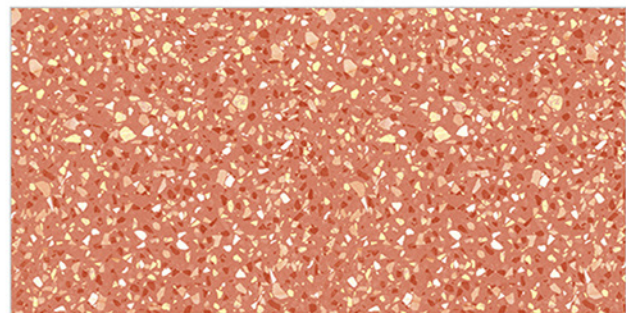

WALL TILES 300X600 MM

4021_LT-(Plain)
4021_LT-(Plain)
4021_DK6-(Plain)
4021_DK6-(Plain)

4021_LT-(Plain)
4021_LT-(Plain)
4021_DK6-(Plain)
4021_DK6-(Plain)

WATERPROOF
SURFACE

CHEMICAL
RESISTANCE

FROST
RESISTANCE

RESISTANCE
TO FIRE

Glossy-Series..!!