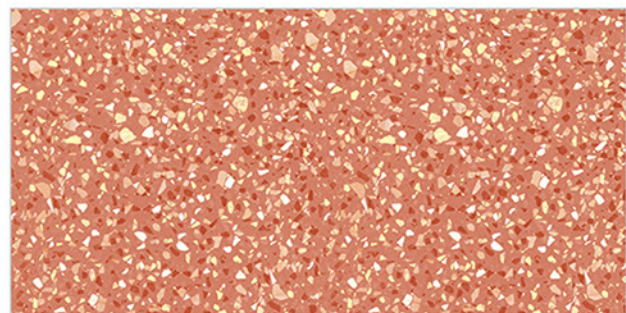

WALL TILES 300X600 MM

4021_LT-(Plain)
4021_LT-(Plain)
4021_DK6-(Plain)
4021_DK6-(Plain)

WATERPROOF
SURFACE

CHEMICAL
RESISTANCE

FROST
RESISTANCE

RESISTANCE
TO FIRE

Glossy-Series..!!