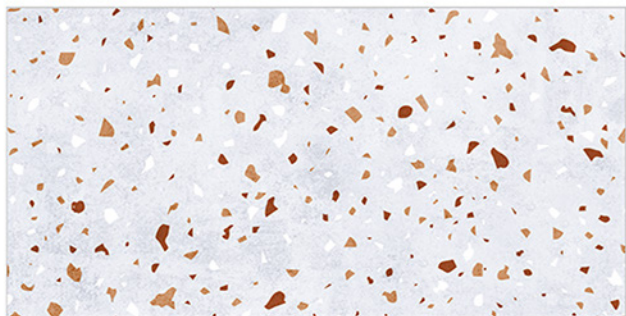

WALL TILES 300X600 MM

4001_LT-(Continue,Plain)
4001_LT-(Continue,Plain)
4001_DK-(Continue,Plain)
4001_DK-(Continue,Plain)