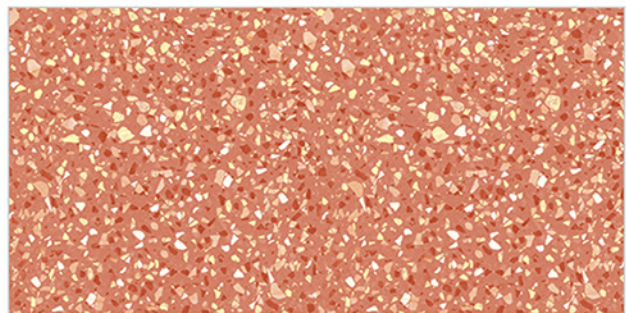

WALL TILES 300X600 MM

4021_LT-(Plain)
4021_LT-(Plain)
4021_DK6-(Plain)
4021_DK6-(Plain)

4021_LT-(Plain)
4021_LT-(Plain)
4021_DK6-(Plain)
4021_DK6-(Plain)

WATERPROOF
SURFACE

CHEMICAL
RESISTANCE

FROST
RESISTANCE

RESISTANCE
TO FIRE

Glossy-Series..!!